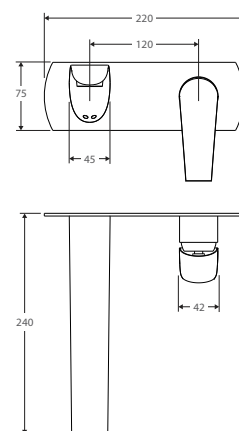

- 1 piece design
- WELS 6 star rated (4.5L/m)

KEETO Tall Basin Mixer

\$360 • 222107

- 2 piece design
- WELS 6 star rated (4.5L/m)

KEETO Short Basin Mixer

\$175 • 222104

- WELS 6 star rated (4.5L/m)

KEETO Sink Mixer

\$399 • 222105

- Swivel function
- Designed for kitchen / laundry
- WELS 4 star rated (7.5L/m)

KEETO Wall Basin Mixer

\$375 • 222106

- Designed for bath / basin
- Extra long reach, 240mm
- WELS 5 star rated (5L/m)