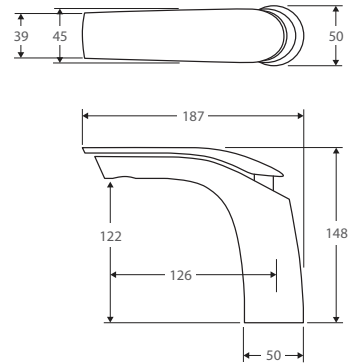

KEETO Range Features

- Ultra-slim profile handle, sleek modern design
- Chrome finish
- Brass construction
- European quality cartridges, 35mm
- Suitable for mains pressure
- Maximum pressure 500kPa
- PEX split-proof flexi-hoses

- 1 piece design
- WELS 6 star rated (4.5L/m)

KEETO Tall Basin Mixer

\$360 • 222107

- 2 piece design
- WELS 6 star rated (4.5L/m)

KEETO Short Basin Mixer

\$175 • 222104

- WELS 6 star rated (4.5L/m)

KEETO Sink Mixer

\$399 • 222105

- Swivel function
- Designed for kitchen / laundry
- WELS 4 star rated (7.5L/m)

KEETO Wall Basin Mixer

\$375 • 222106

- Designed for bath / basin
- Extra long reach, 240mm
- WELS 5 star rated (5L/m)