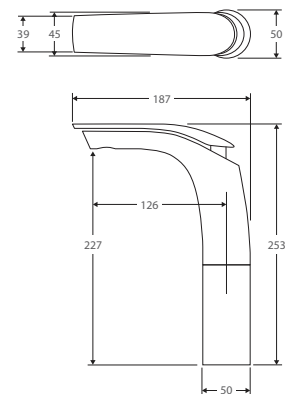

KEETO Range Features

- Ultra-slim profile handle, sleek modern design
- Chrome finish
- Brass construction
- European quality cartridges, 35mm
- Suitable for mains pressure
- Maximum pressure 500kPa
- PEX split-proof flexi-hoses

- 1 piece design
- WELS 6 star rated (4.5L/m)

KEETO Tall Basin Mixer

\$360 • 222107

- 2 piece design
- WELS 6 star rated (4.5L/m)

KEETO Short Basin Mixer

\$175 • 222104

- WELS 6 star rated (4.5L/m)

KEETO Sink Mixer

\$399 • 222105

- Swivel function
- Designed for kitchen / laundry
- WELS 4 star rated (7.5L/m)

KEETO Wall Basin Mixer

\$375 • 222106

- Designed for bath / basin
- Extra long reach, 240mm
- WELS 5 star rated (5L/m)