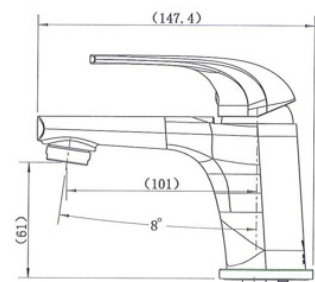

KEETO Range Features

- Ultra-slim profile handle, sleek modern design
- Chrome finish
- Brass construction
- European quality cartridges, 35mm
- Suitable for mains pressure
- Maximum pressure 500kPa
- PEX split-proof flexi-hoses

- 1 piece design
- WELS 6 star rated (4.5L/m)

KEETO Tall Basin Mixer

\$360 • 222107

- 2 piece design
- WELS 6 star rated (4.5L/m)

KEETO Short Basin Mixer

\$175 • 222104

- WELS 6 star rated (4.5L/m)

KEETO Sink Mixer

\$399 • 222105

- Swivel function
- Designed for kitchen / laundry
- WELS 4 star rated (7.5L/m)

KEETO Wall Basin Mixer

\$375 • 222106

- Designed for bath / basin
- Extra long reach, 240mm
- WELS 5 star rated (5L/m)