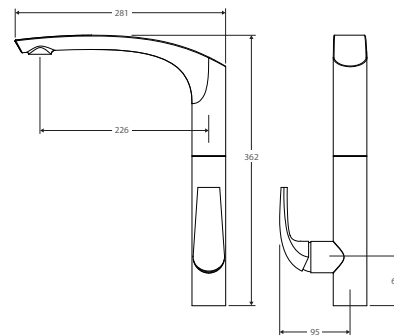

KEETO Range Features

- Ultra-slim profile handle, sleek modern design
- Chrome finish
- Brass construction
- European quality cartridges, 35mm
- Suitable for mains pressure
- Maximum pressure 500kPa
- PEX split-proof flexi-hoses

- 1 piece design
- WELS 6 star rated (4.5L/m)

KEETO Tall Basin Mixer

\$360 • 222107

- 2 piece design
- WELS 6 star rated (4.5L/m)

KEETO Short Basin Mixer

\$175 • 222104

- WELS 6 star rated (4.5L/m)

KEETO Sink Mixer

\$399 • 222105

- Swivel function
- Designed for kitchen / laundry
- WELS 4 star rated (7.5L/m)

KEETO Wall Basin Mixer

\$375 • 222106

- Designed for bath / basin
- Extra long reach, 240mm
- WELS 5 star rated (5L/m)