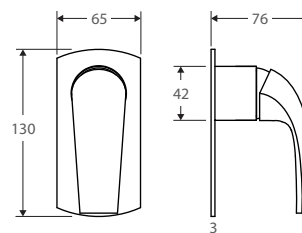

KEETO Wall Mixer

$160 • 222101

- Designed for shower / bath
- WELS rating not required