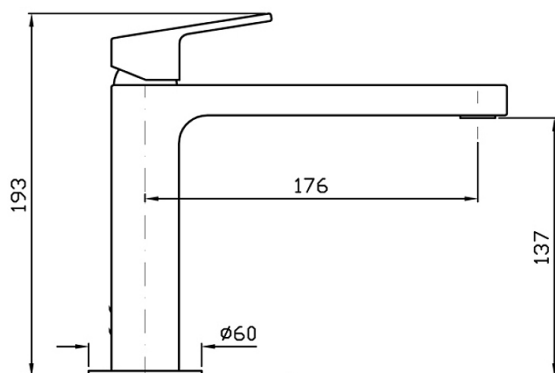

Jingle Basin Mixer with Extended Spout

ZIN695

WELS: 6 stars

Litres/minute: 4.5L

WELS License: 0023

Finish: Chrome

Custom Finishes available:

Brushed Satin Nickel, Copper, Gold, Gun Metal, Rose Gold.
Specialty finishes available upon request.

Slender and squared with rounded corners. The user-friendly and never aggressive Jingle basin mixer with extended spout is a young object in every sense. "Jingle is a modern tapware project because it's simple and immediate." say designers for Zucchetti, Ludovica+Roberto Palomba.

The Jingle basin mixer with extended spout has been crafted from solid brass.

Spout projection of 176mm.

WARRANTY
15 years

*Conditions apply.