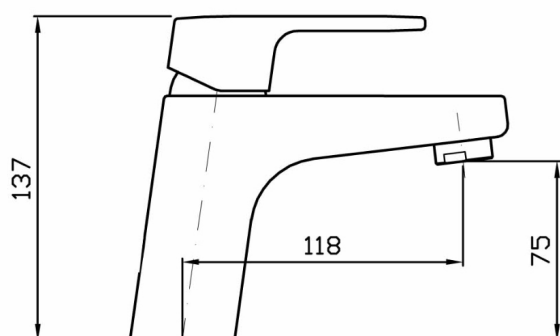

Sun Basin Mixer

ZSN598

WELS: 5 stars

Litres/minute: 6L

WELS License: 0023

Finish: Chrome

Custom Finishes available:

Brushed Satin Nickel, Copper, Gold, Gun Metal, Rose Gold.
Specialty finishes available upon request.

The Sun basin mixer combines the ergonomics of rounded lines with the aesthetics of ample reflective surfaces.

The Sun basin mixer is crafted from solid brass.

Spout projection of 118mm.

WARRANTY
15 years