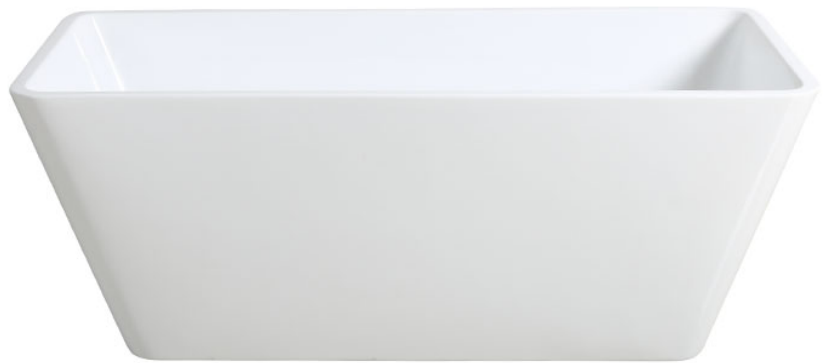

CE CERAMIC EXCHANGE
SIMPLY EXCELLENT