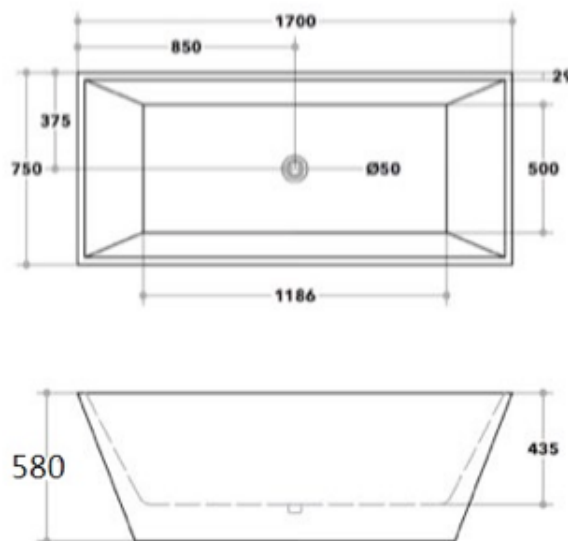

2/820 Princes Hwy, Springvale VIC 3171
P: (03) 9548 1033 | info@choicesupplies.com.au
www.choicesupplies.com.au