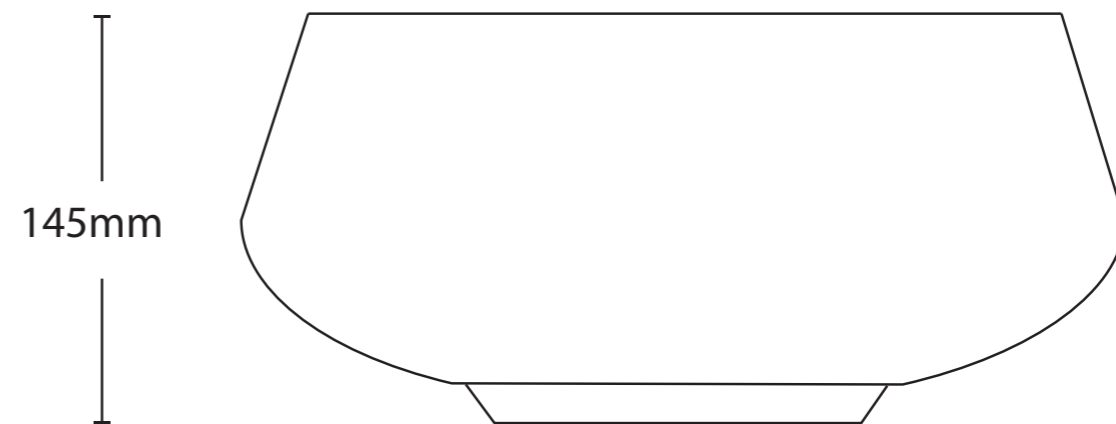

# ZEUS BASIN

The Zeus basin series reflects style and individuality, *basin art* as we call it. Each Zeus basin is uniquely hand crafted, which means that each piece has its own characteristics and personal style. We take due care to ensure that the finished product is as close to the nominal specification as possible, however due to the specialty manufacturing technique, each piece will have its own unique finished dimension.