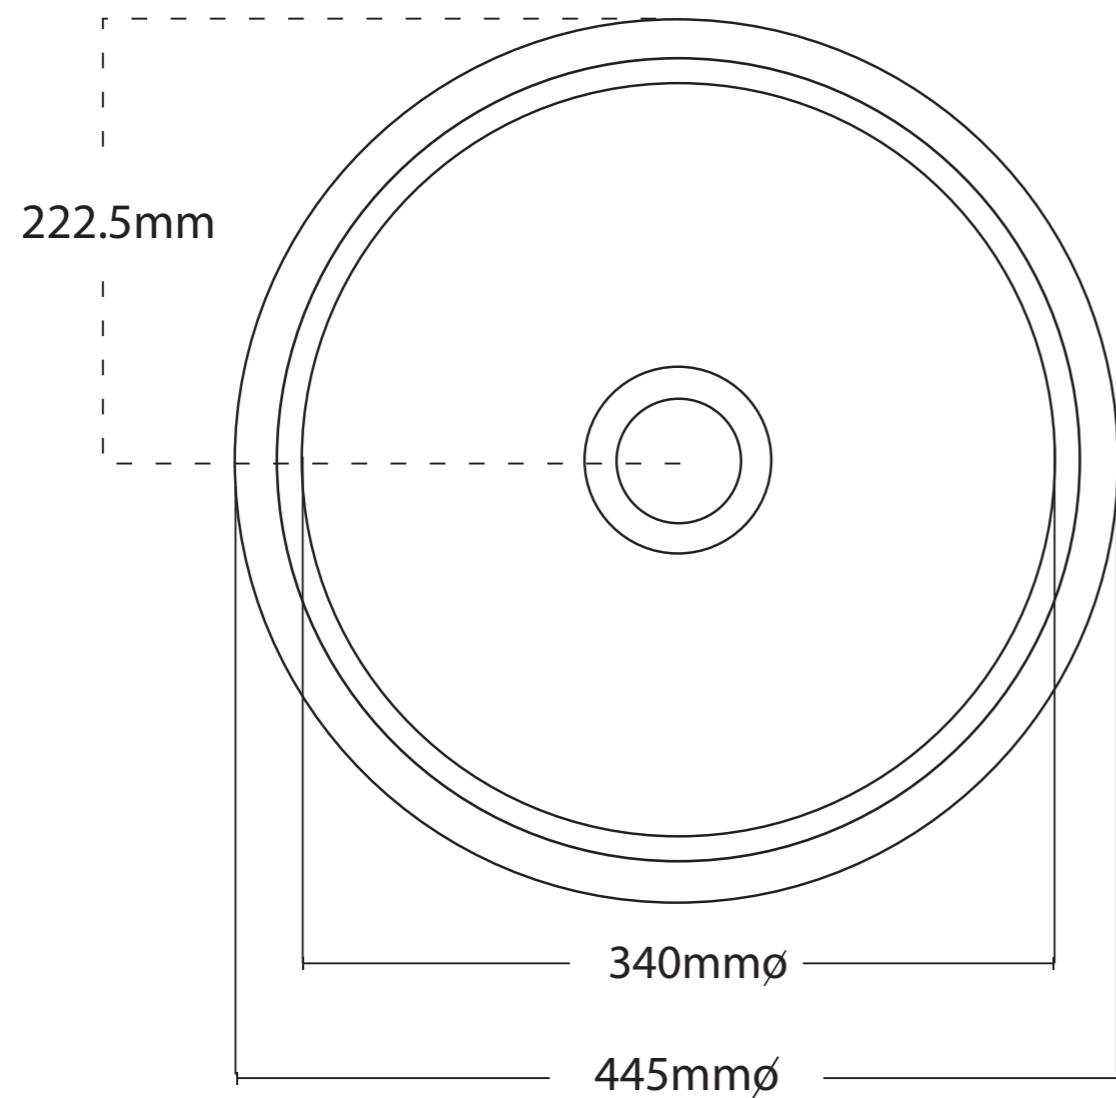

# ZEUS BASIN

The Zeus basin series reflects style and individuality, *basin art* as we call it. Each Zeus basin is uniquely hand crafted, which means that each piece has its own characteristics and personal style. We take due care to ensure that the finished product is as close to the nominal specification as possible, however due to the specialty manufacturing technique, each piece will have its own unique finished dimension.