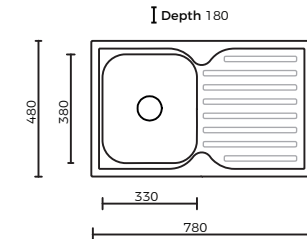

OVERALL DIMENSIONS:

780 L x 480 W x 180mm D

PRODUCT VARIATIONS:

- 73140 | Classic Square 780 1TH RH Single Bowl & Drainer
- 73141 | Classic Square 780 1TH LH Single Bowl & Drainer

WARRANTY:

25 years

Disclaimer: All measurement are in millimetres and are solely for reference purposes. Colours have been reproduced with as much accuracy as possible. Any changes resulting from technical advance of design or colour may be made without prior notice. Tapware, accessories and appliances are for illustration purposes only. Further information on warranties is available at www.everhard.com.au