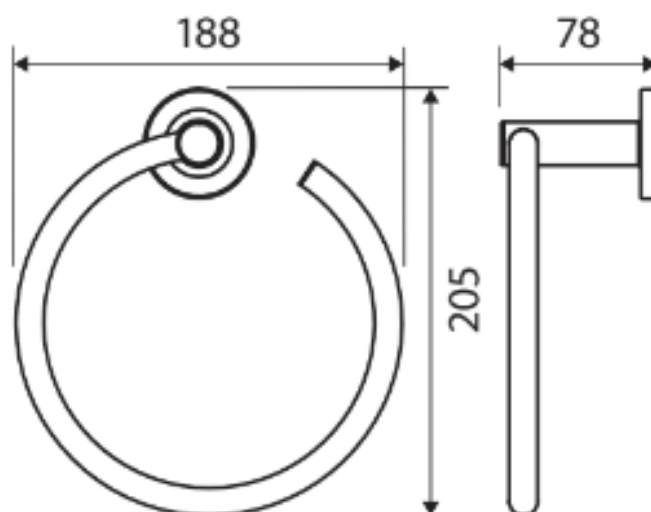

### Hand Towel Ring

## Features

Item Code - 100980520

Product Model - 82802

Materials - Stainless steel and zinc

Polished chrome finish

Super strong 4-point wall mount

Fully concealed fixings

Hex key not required for installation