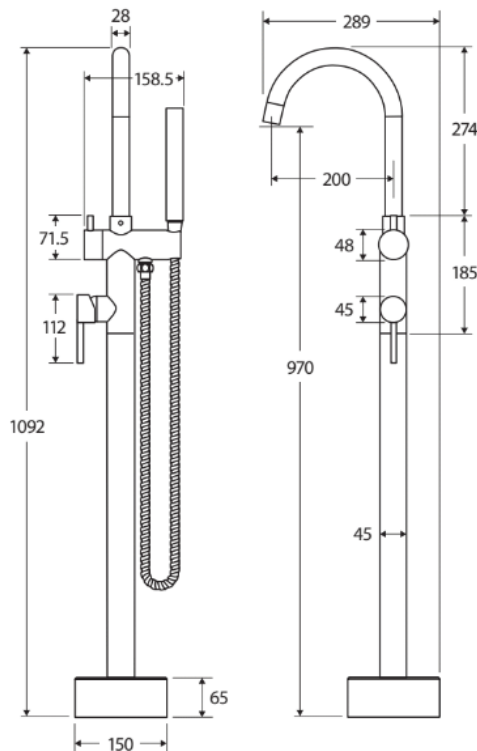

2/820 Princes Hwy, Springvale VIC 3171

P: (03) 9548 1033 | info@choicesupplies.com.au

www.choicesupplies.com.au