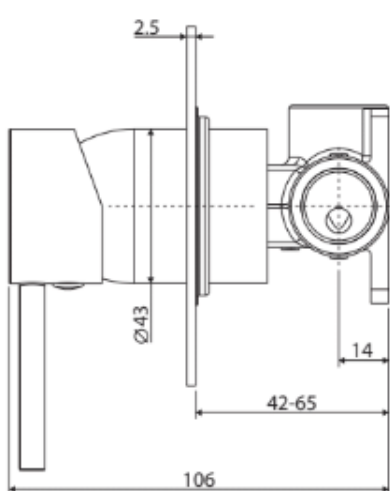

CHOICE SUPPLIES

BATHROOM • KITCHEN • LAUNDRY

Cali

Wall Mixer - Large Round Plate

Features

Item Code - 210980545

Product Model - 228101-3

Materials - Solid Brass

Warranty - 5 Years replacement parts

Pin lever handle

High quality European cartridge (35mm)

2/820 Princes Hwy, Springvale VIC 3171
P: (03) 9548 1033 | info@choicesupplies.com.au
www.choicesupplies.com.au