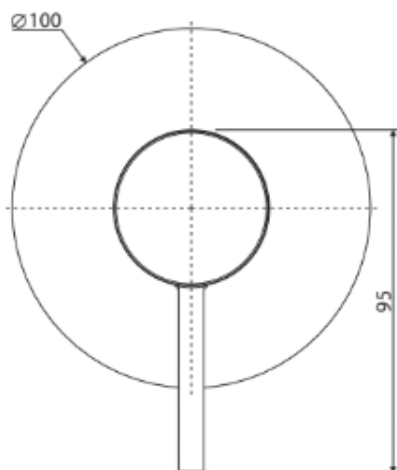

2/820 Princes Hwy, Springvale VIC 3171
P: (03) 9548 1033 | info@choicesupplies.com.au
www.choicesupplies.com.au