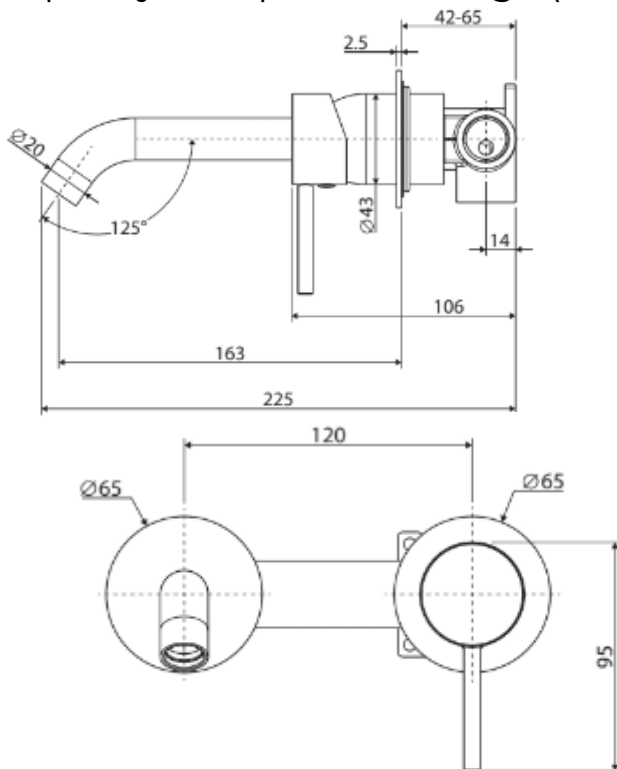

CHOICE SUPPLIES

BATHROOM • KITCHEN • LAUNDRY

Cali

Up Wall Mixer, Small Round Plate

Features

Item Code - 210980520

Product Model - 228104

Materials - Solid Brass

Includes basin aerator and free-flow aerator for baths

Suitable for mains pressure, max. 500kpa

High quality European cartridge (35mm)

Polished
Chrome
210980520

PVD
Brushed Nickel
210982020

PVD
Gun Metal
210982520