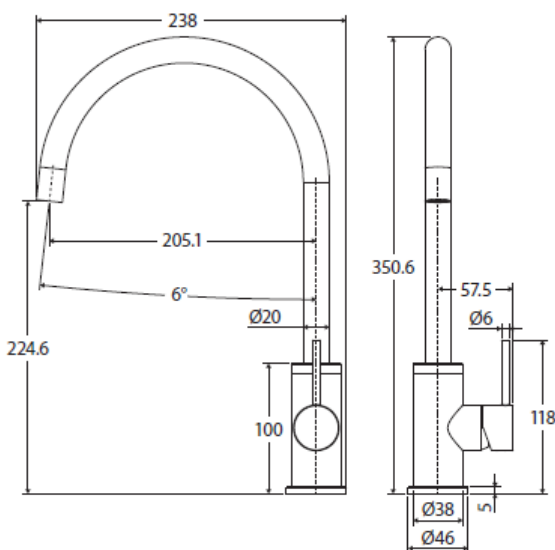

CHOICE SUPPLIES

BATHROOM • KITCHEN • LAUNDRY

Cali Sink Mixer

Features

Item Code - 210980506

Product Model - 228105

Materials - Solid Brass

Warranty - 5 Years replacement parts

Gooseneck outlet

Swivel function

High quality European cartridge (25mm)

PEX split-resistant flexible hoses

WELS 6 Star rated, 4.5L/Min

Polished
Chrome
210980506

PVD
Brushed Nickel
210982006

PVD
Gun Metal
210982506