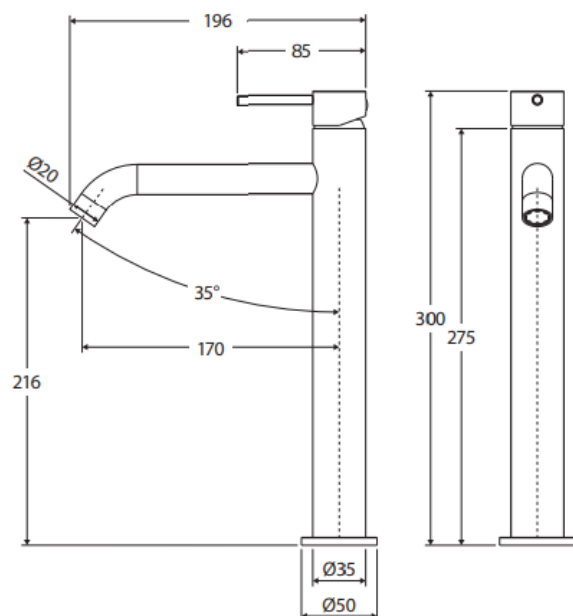

CHOICE SUPPLIES

BATHROOM • KITCHEN • LAUNDRY

Cali

Tall Basin Mixer

Features

Item Code - 210980503

Product Model - 228107

Materials - Solid Brass

Gooseneck outlet

Swivel function

High quality European cartridge (25mm)

PEX split-resistant flexible hoses

WELS 5 Star rated, 4.5L/Min

fienza®

Polished
Chrome
210980506

PVD
Brushed Nickel
210982003