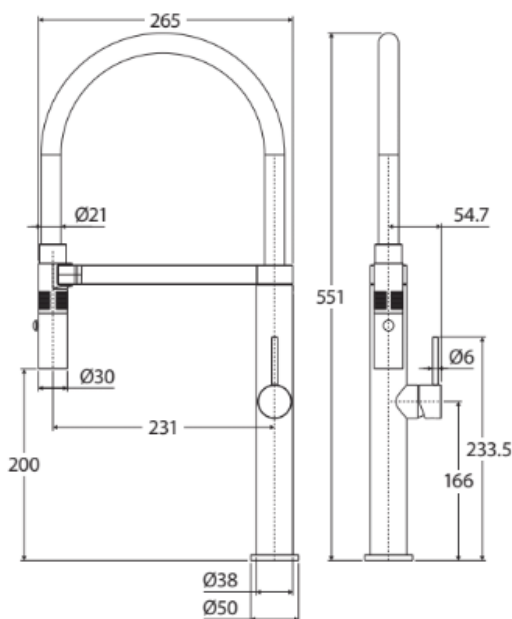

CHOICE SUPPLIES

BATHROOM • KITCHEN • LAUNDRY

Cali

Pull Down Sink Mixer

Features

Item Code - 210980508

Product Model - 228109

Materials - Solid Brass

Detachable hose for greater reach

Magnetic cradle holds nozzle in place

High quality European cartridge (25mm)

PEX split-resistant flexible hoses

WELS 6 Star rated, 4.5L/Min

2/820 Princes Hwy, Springvale VIC 3171