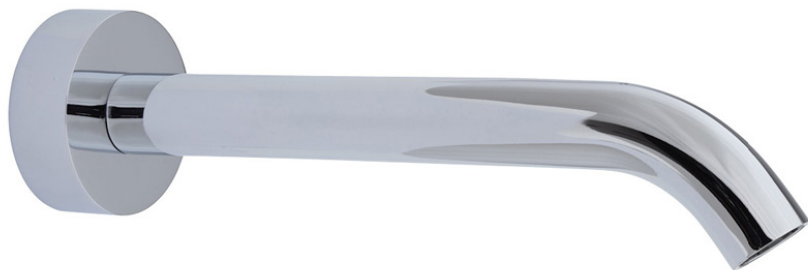

CHOICE SUPPLIES

BATHROOM • KITCHEN • LAUNDRY

Cali

Fixed 220mm Bath/Basin Outlet

Features

Item Code - 230980508

Product Model - 228116

Materials - Solid Brass

Includes free-flow bath aerator
and restricted-flow basin aerator

Push-fit installation

Female 1/2" BSPP inlet

WELS 5 Star rated, 5L/min

Reg: T37567

Polished
Chrome
230980508

PVD
Brushed Nickel
230982008

PVD
Gun Metal
230982508