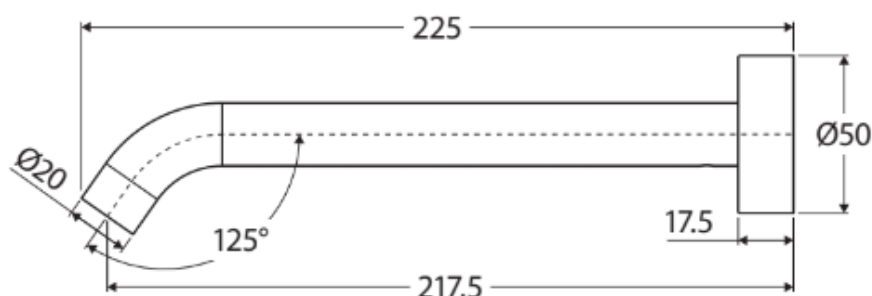

CHOICE SUPPLIES

BATHROOM • KITCHEN • LAUNDRY

Cali

Fixed 220mm Bath/Basin Outlet

Features

Item Code - 230980508

Product Model - 228116

Materials - Solid Brass

Includes free-flow bath aerator
and restricted-flow basin aerator

Push-fit installation

Female 1/2" BSPP inlet

WELS 5 Star rated, 5L/min

Reg: T37567

Polished
Chrome
230980508

PVD
Brushed Nickel
230982008

PVD
Gun Metal
230982508