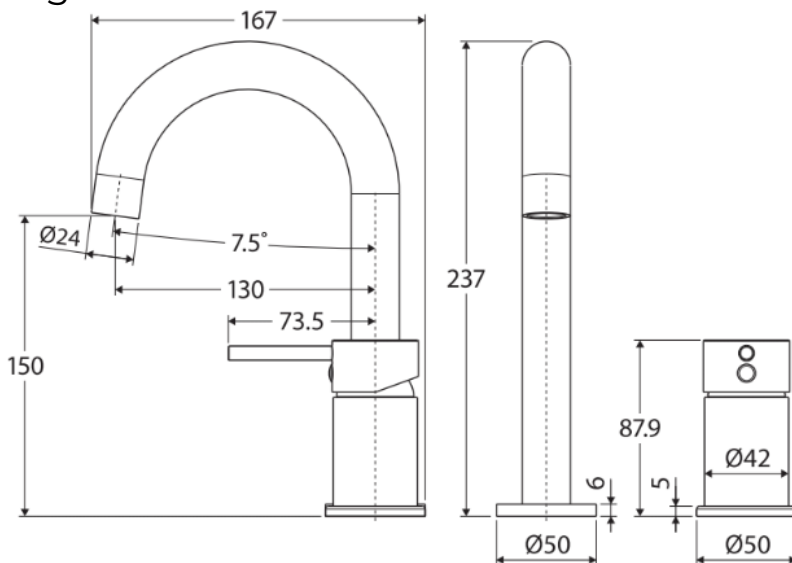

Polished
Chrome
210980530

Electroplated
Matte Black
210981030

2/820 Princes Hwy, Springvale VIC 3171

P: (03) 9548 1033 | info@choicesupplies.com.au

www.choicesupplies.com.au