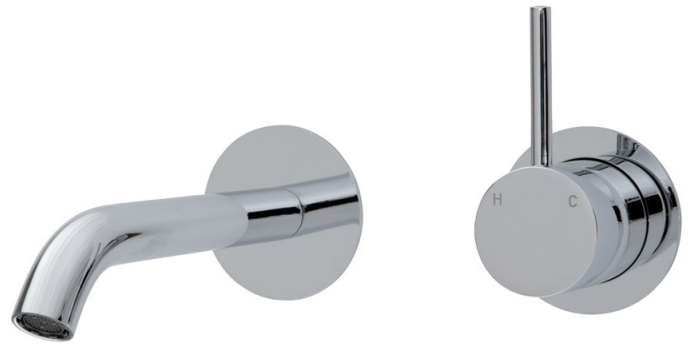

CHOICE SUPPLIES

BATHROOM • KITCHEN • LAUNDRY

Cali

Wall Basin/Bath Mixer Set, Round Plates, 160mm Outlet

Features

Item Code - 210980526

Product Model - 228118

Materials - Solid Brass

Curved outlet with upright pin lever handle

Includes basin aerator and free-flow aerator for baths

High quality European cartridge (35mm)

Suitable for mains pressure, max. 500kpa

WELS 5 Star rated, 5L/min
Reg: T37097

Polished
Chrome

210980526

PVD
Brushed Nickel

210982026

PVD
Gun Metal

210982526

Electroplated
Matte Black

210981026