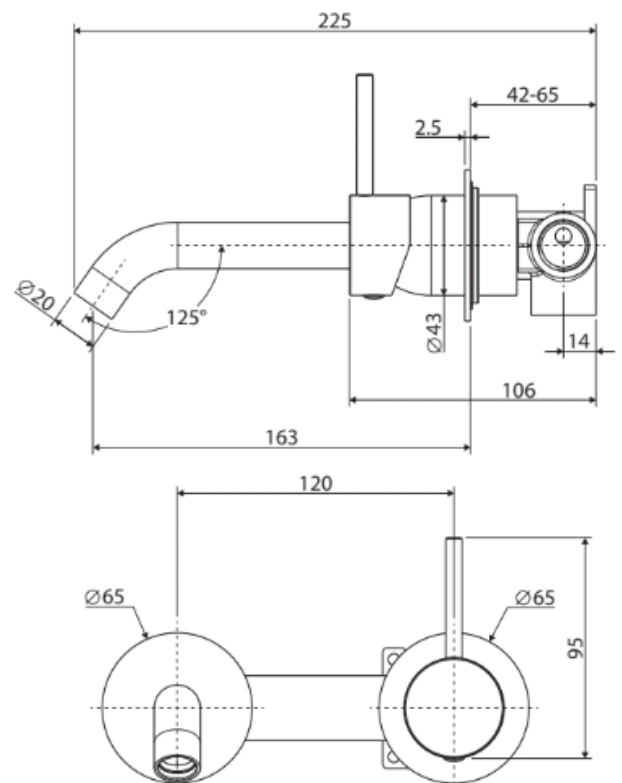

CHOICE SUPPLIES

BATHROOM • KITCHEN • LAUNDRY

Cali

Wall Basin/Bath Mixer Set, Round Plates, 160mm Outlet

Features

Item Code - 210980526

Product Model - 228118

Materials - Solid Brass

Curved outlet with upright pin lever handle

Includes basin aerator and free-flow aerator for baths

High quality European cartridge (35mm)

Suitable for mains pressure, max. 500kpa

WELS 5 Star rated, 5L/min
Reg: T37097