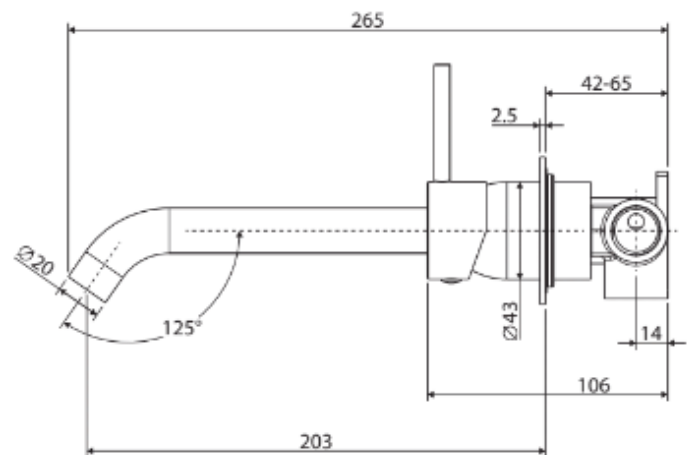

### Up Wall Basin/Bath Mixer Set, Square Plate, 200mm Outlet

## Features

Item Code - 210980529

Product Model - 228119-200

Materials - Solid Brass

Curved outlet with upright pin lever handle

Includes basin aerator and free-flow aerator for baths

High quality European cartridge (35mm)

Suitable for mains pressure, max. 500kpa

WELS 5 Star rated, 5L/min  
Reg: T37312

Polished  
Chrome

210980529

PVD  
Brushed Nickel

210982029

PVD  
Gun Metal

210982529