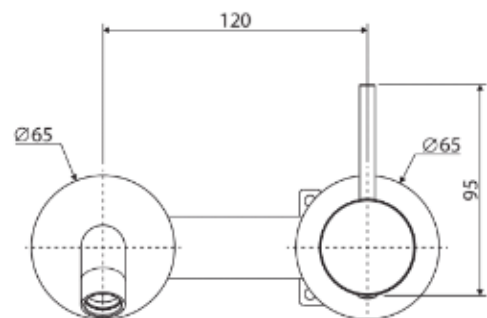

### Up Wall Basin/Bath Mixer Set, Square Plate, 200mm Outlet

## Features

Item Code - 210980529

Product Model - 228119-200

Materials - Solid Brass

Curved outlet with upright pin lever handle

Includes basin aerator and free-flow aerator for baths

High quality European cartridge (35mm)

Suitable for mains pressure, max. 500kpa

WELS 5 Star rated, 5L/min  
Reg: T37312

Polished  
Chrome

210980529

PVD  
Brushed Nickel

210982029

PVD  
Gun Metal

210982529