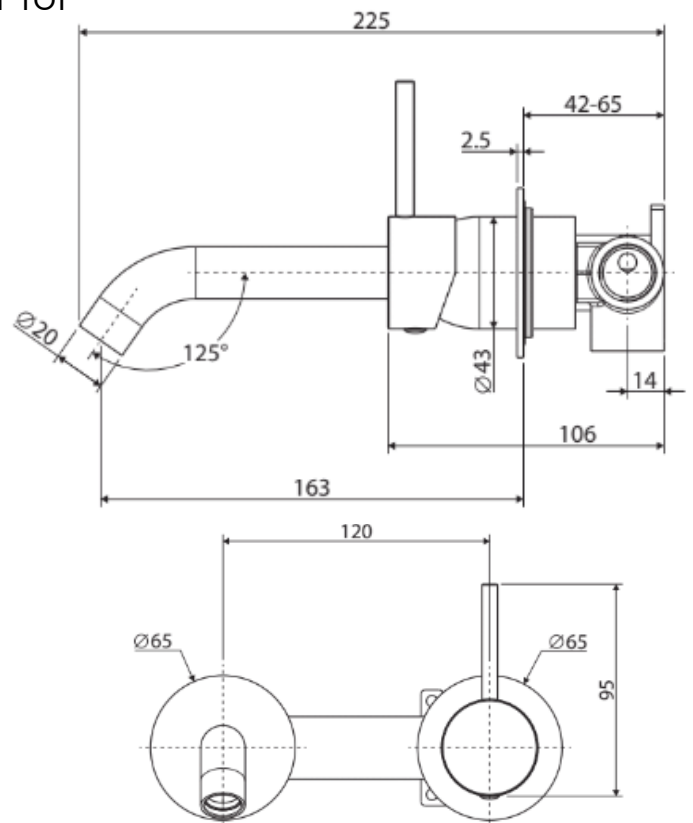

CHOICE SUPPLIES

BATHROOM • KITCHEN • LAUNDRY

Cali

Up Wall Basin/Bath Mixer Set, Square Plate, 160mm Outlet

Features

Item Code - 210980528

Product Model - 228119

Materials - Solid Brass

Curved outlet with upright pin lever handle

Includes basin aerator and free-flow aerator for baths

High quality European cartridge (35mm)

Suitable for mains pressure, max. 500kpa

WELS 5 Star rated, 5L/min
Reg: T37311