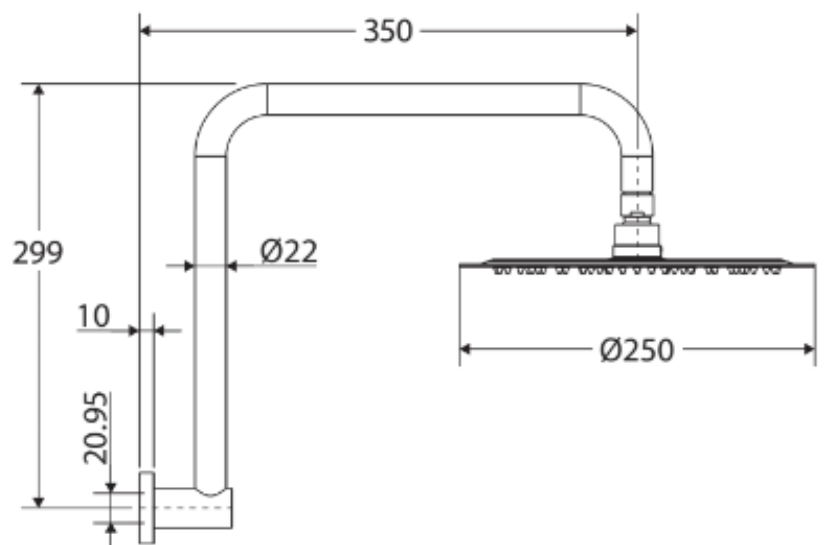

CHOICE SUPPLIES

BATHROOM • KITCHEN • LAUNDRY

Cali

250mm Shower head and High Rise arm

Features

Item Code - 220980550

Product Model - 411125-A

Materials - Stainless steel

Ultra thin 2mm shower head

Easy to clean TPR nozzles

Brass swivel joint

Flange included

Female 1/2" BSP inlet

WELS 3 Star rated, 9L/min
WELS Registration: S16112

Polished
Chrome

220980550