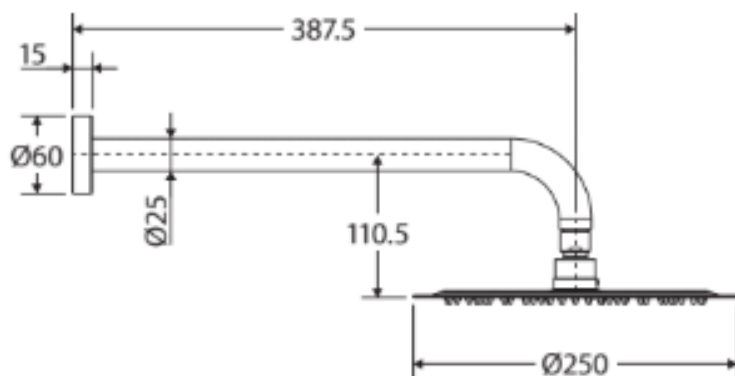

CHOICE SUPPLIES

BATHROOM • KITCHEN • LAUNDRY

Cali

Wall Arm Set with 250mm Shower head

Features

Item Code - 220980515

Product Model - 411125-B

Materials - Stainless steel

Ultra thin 2mm shower head

Easy to clean TPR nozzles

Brass swivel joint

Flange included

Female 1/2" BSP inlet

WELS 3 Star rated, 9L/min
WELS Registration: S14951

Polished
Chrome

220980512