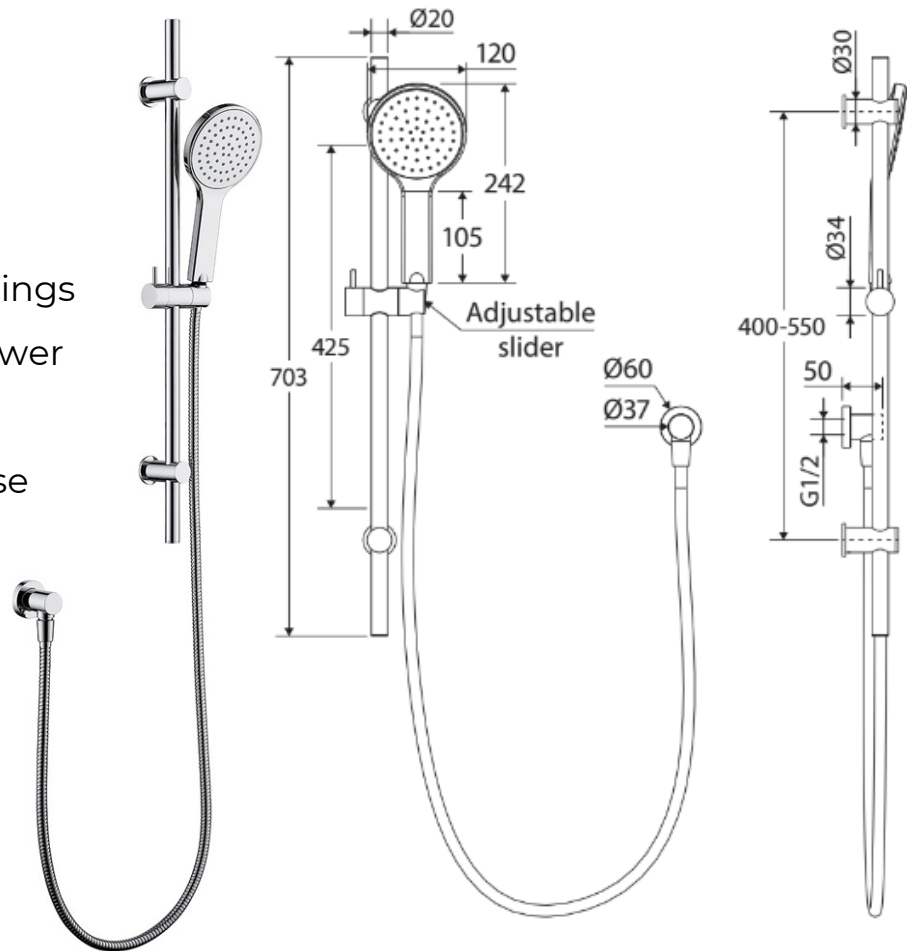

### Rail Shower

## Features

Item Code - 220980503

Product Model - 444109

Materials - Solid Brass

Adjustable length between wall fixings

Slider to adjust height of hand shower

Polished chrome finish

1.5 metre stainless steel flexible hose

WELS 3 Star rated, 9L/min  
WELS Registration: S15837

Polished  
Chrome

220980503

PVD  
Brushed Nickel

230982003

PVD  
Gun Metal

230982503

Electroplated  
Matte Black