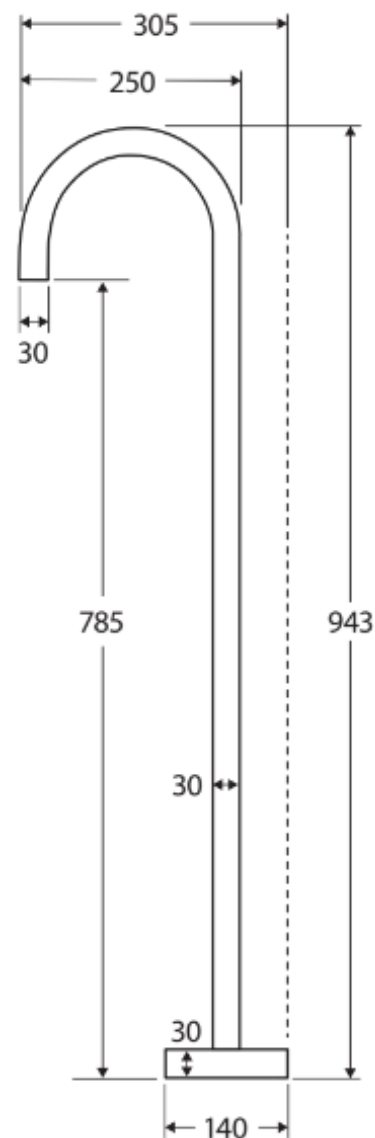

CHOICE SUPPLIES

BATHROOM • KITCHEN • LAUNDRY

Cali

Freestanding Bath Filler Chrome

Features

Item Code - 230980503

Product Model - SP8016

Materials - Solid Brass

PVD
Brushed Nickel

230982003

PVD
Gun Metal

230982503

Electroplated
Matte Black

230981003

PVD
Urban Brass

230983003