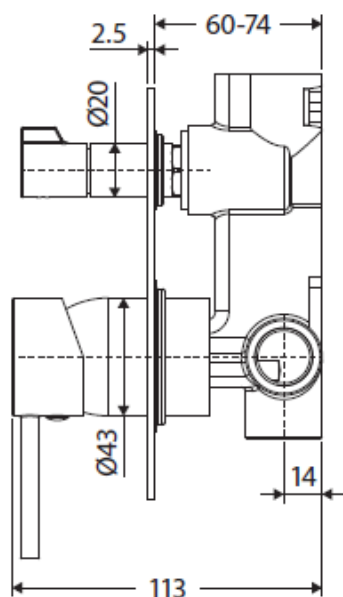

CHOICE SUPPLIES

BATHROOM • KITCHEN • LAUNDRY

Cali

Wall Diverter Mixer - Large Round Plate

Features

Item Code - 210980505

Product Model - 228102

Materials - Solid Brass

Warranty - 5 Years replacement parts

High quality European cartridge (35mm)

Polished
Chrome
210980505

PVD
Brushed Nickel
210982005

PVD
Gun Metal
210982505

Electroplated
Matte Black
210981005

PVD
Urban Brass
210983005