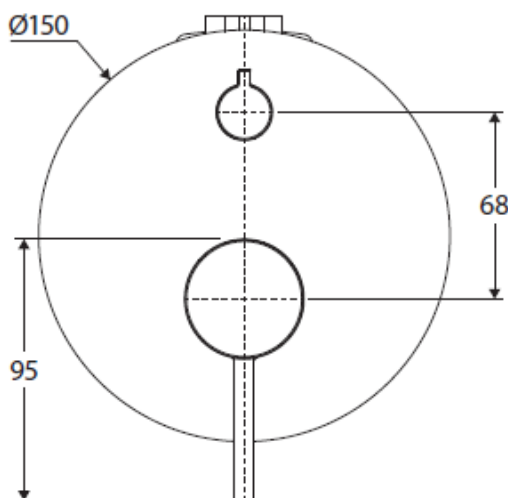

Polished
Chrome
210980505

PVD
Brushed Nickel
210982005

PVD
Gun Metal
210982505

Electroplated
Matte Black
210981005

PVD
Urban Brass
210983005

2/820 Princes Hwy, Springvale VIC 3171

P: (03) 9548 1033 | info@choicesupplies.com.au

www.choicesupplies.com.au