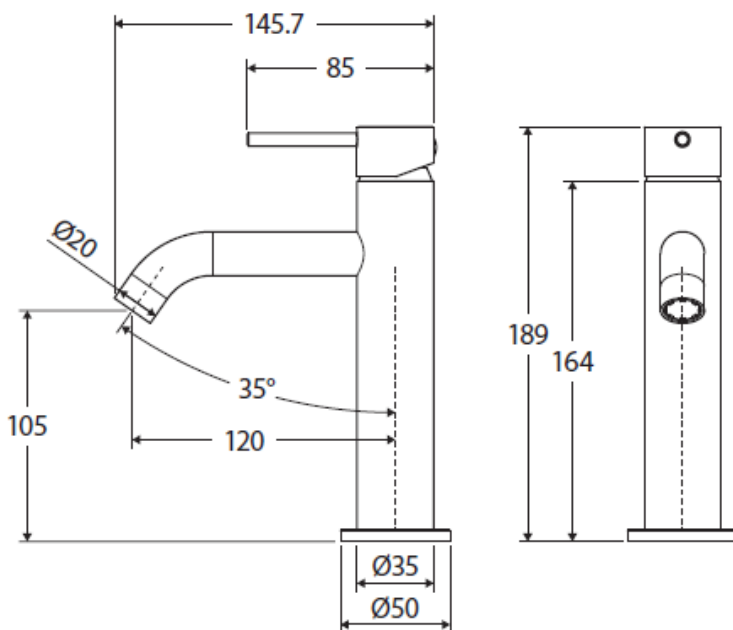

### Features

Item Code - 210980501

Product Model - 228103

Materials - Solid Brass

Warranty - 5 Years replacement parts

High quality European cartridge (25mm)

PEX split-resistant flexible hoses

WELS 5 Star rated, 5L/Min