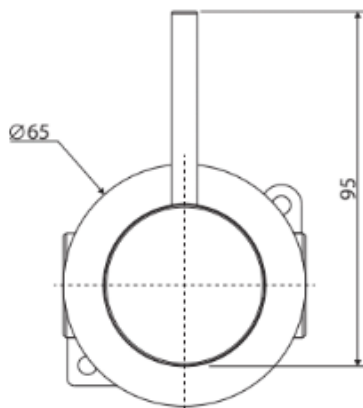

CHOICE SUPPLIES

BATHROOM • KITCHEN • LAUNDRY

Cali

Up Wall Mixer, Small Round Plate

Features

Item Code - 210980511

Product Model - 228114

Materials - Solid Brass

Upright pin lever handle

High quality European cartridge (35mm)

Polished
Chrome
210980511

PVD
Brushed Nickel
210982011

PVD
Gun Metal
210982511

Electroplated
Matte Black
210981011

PVD
Urban Brass
210983011

2/820 Princes Hwy, Springvale VIC 3171
P: (03) 9548 1033 | info@choicesupplies.com.au
www.choicesupplies.com.au