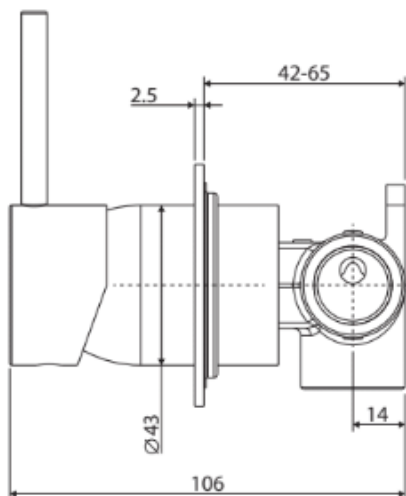

CHOICE SUPPLIES

BATHROOM • KITCHEN • LAUNDRY

Cali

Up Wall Mixer, Small Round Plate

Features

Item Code - 210980511

Product Model - 228114

Materials - Solid Brass

Upright pin lever handle

High quality European cartridge (35mm)

Polished
Chrome
210980511

PVD
Brushed Nickel
210982011

PVD
Gun Metal
210982511

Electroplated
Matte Black
210981011

PVD
Urban Brass
210983011

2/820 Princes Hwy, Springvale VIC 3171
P: (03) 9548 1033 | info@choicesupplies.com.au
www.choicesupplies.com.au