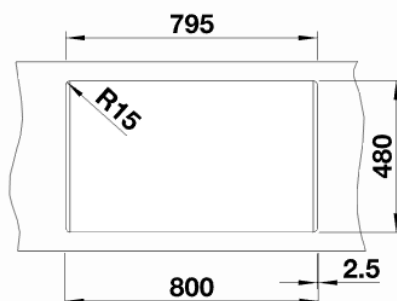

CHOICE SUPPLIES

BATHROOM • KITCHEN • LAUNDRY

NAYA 8G Elegant 1 1/2 Bowl Sink

Features

Product Code - 151120101

Product Model - NAYA8GK5

Installation Type - Inset

Dimensions - 815w x 500d x
200/200h mm

Cut-out dimensions - 795w x 480d
mm

Capacity - 37 L / 20 L

Materials - Silgranit PuraDur

BLANCO

Top view

Cut-out

Front view

2/820 Princes Hwy, Springvale VIC 3171
P: (03) 9548 1033 | info@choicesupplies.com.au
www.choicesupplies.com.au