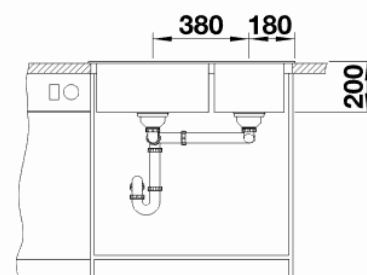

Front view

2/820 Princes Hwy, Springvale VIC 3171
P: (03) 9548 1033 | info@choicesupplies.com.au
www.choicesupplies.com.au