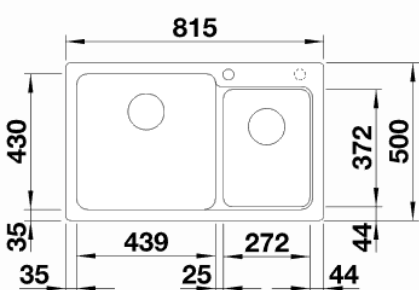

CHOICE SUPPLIES

BATHROOM • KITCHEN • LAUNDRY

NAYA 8G Elegant 1 1/2 Bowl Sink

Features

Product Code - 151120101

Product Model - NAYA8GK5

Installation Type - Inset

Dimensions - 815w x 500d x
200/200h mm

Cut-out dimensions - 795w x 480d
mm

Capacity - 37 L / 20 L

Materials - Silgranit PuraDur

BLANCO

Top view

Cut-out

Front view

2/820 Princes Hwy, Springvale VIC 3171
P: (03) 9548 1033 | info@choicesupplies.com.au
www.choicesupplies.com.au