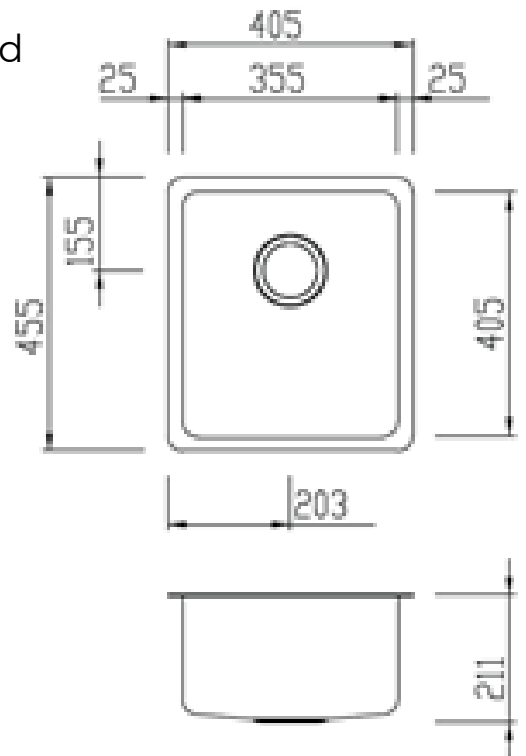

2/820 Princes Hwy, Springvale VIC 3171

P: (03) 9548 1033 | info@choicesupplies.com.au

www.choicesupplies.com.au