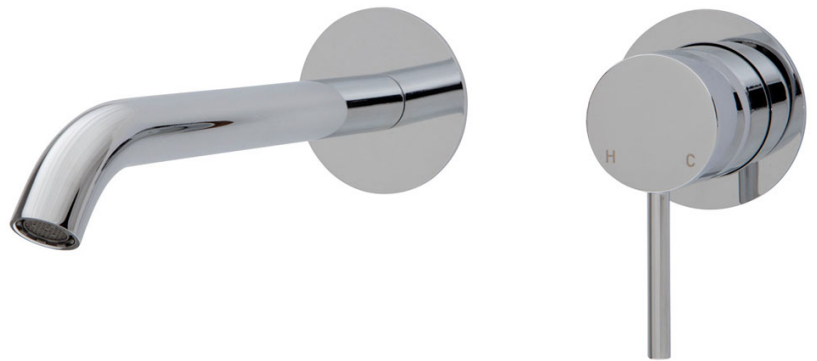

CHOICE SUPPLIES

BATHROOM • KITCHEN • LAUNDRY

Cali

Wall Basin/Bath mixer with 200mm outlet

Features

Item Code - 210980521

Product Model - 228104-200

Materials - Solid Brass

High quality European cartridge
(35mm)

Suitable for mains pressure, max.
500kpa

WELS 5 Star rated, 5L/min
WELS Registration: T37100

Polished
Chrome

210980521

PVD
Brushed Nickel

210982021

PVD
Gun Metal