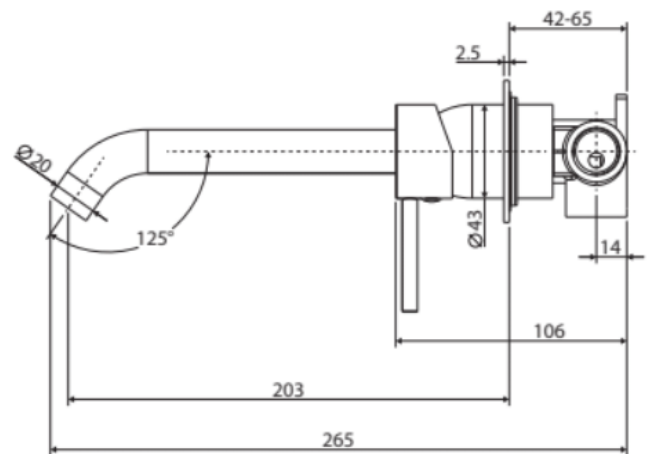

CHOICE SUPPLIES

BATHROOM • KITCHEN • LAUNDRY

Cali

Wall Basin/Bath mixer with 200mm outlet

Features

Item Code - 210980521

Product Model - 228104-200

Materials - Solid Brass

High quality European cartridge
(35mm)

Suitable for mains pressure, max.
500kpa

WELS 5 Star rated, 5L/min
WELS Registration: T37100

Polished
Chrome

210980521

PVD
Brushed Nickel

210982021

PVD
Gun Metal