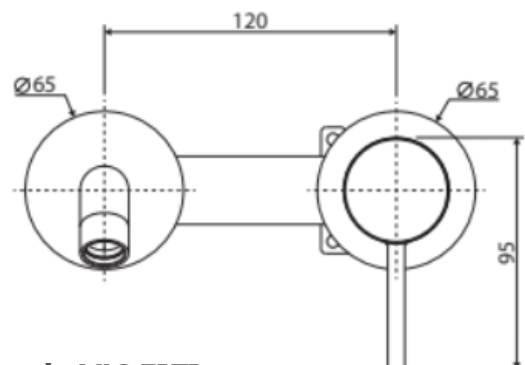

CHOICE SUPPLIES

BATHROOM • KITCHEN • LAUNDRY

Cali

Wall Basin/Bath mixer with 200mm outlet

Features

Item Code - 210980521

Product Model - 228104-200

Materials - Solid Brass

High quality European cartridge
(35mm)

Suitable for mains pressure, max.
500kpa

WELS 5 Star rated, 5L/min
WELS Registration: T37100

Polished
Chrome

210980521

PVD
Brushed Nickel

210982021

PVD
Gun Metal