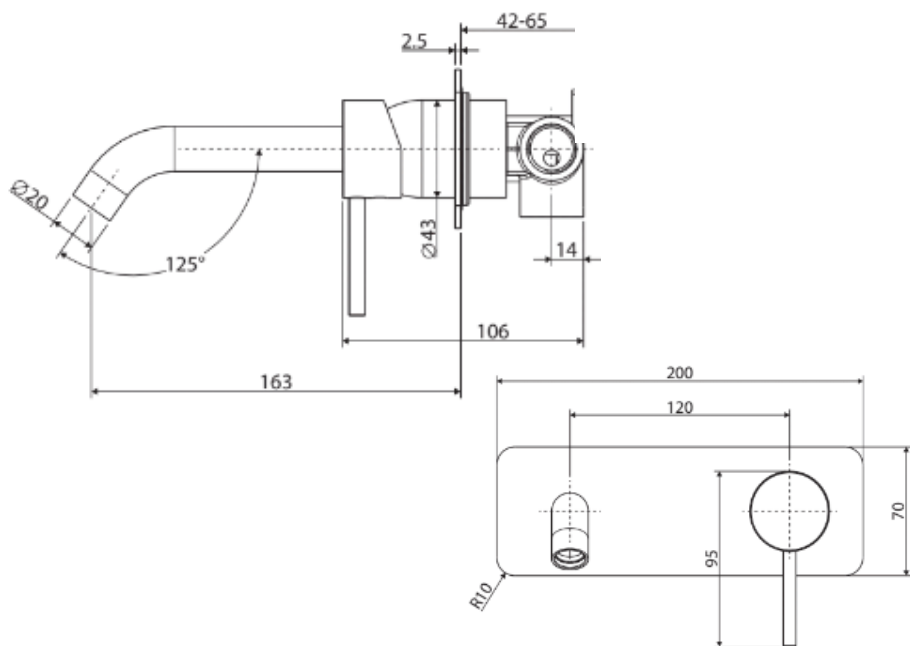

CHOICE SUPPLIES

BATHROOM • KITCHEN • LAUNDRY

Cali

Wall Basin Mixer Set, 160mm Outlet

Features

Item Code - 210980522

Product Model - 228106

Materials - Solid Brass

Includes basin aerator and free-flow aerator for baths

Suitable for mains pressure, max. 500kpa

High quality European cartridge (35mm)

WELS 5 Star rated, 5L / min - Reg: T37313

Polished
Chrome

210980522

PVD
Brushed Nickel