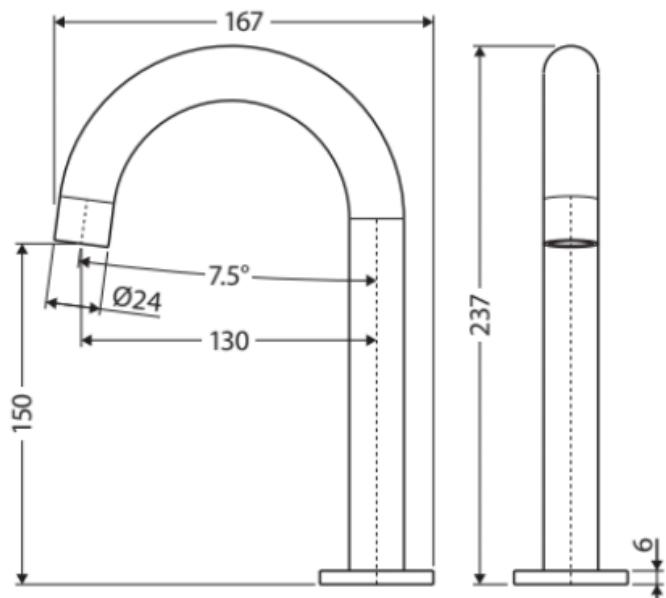

2/820 Princes Hwy, Springvale VIC 3171
P: (03) 9548 1033 | info@choicesupplies.com.au
www.choicesupplies.com.au