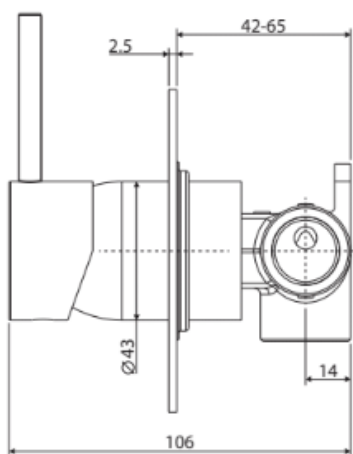

CHOICE SUPPLIES

BATHROOM • KITCHEN • LAUNDRY

Cali

Up Wall Mixer, Large Round Plate

Features

Item Code - 210980513

Product Model - 228114-3

Materials - Solid Brass

Upright pin lever handle

High quality European cartridge (35mm)

Polished
Chrome
210980513

PVD
Brushed Nickel
210982013

PVD
Gun Metal
210982513

Electroplated
Matte Black
210981013

PVD
Urban Brass
210983013

2/820 Princes Hwy, Springvale VIC 3171
P: (03) 9548 1033 | info@choicesupplies.com.au
www.choicesupplies.com.au