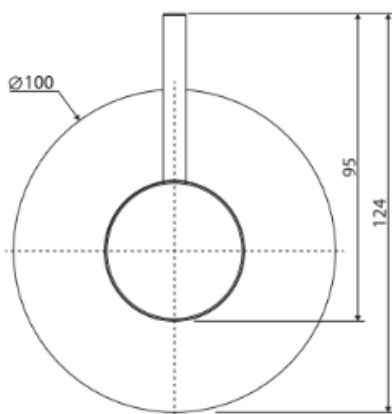

CHOICE SUPPLIES

BATHROOM • KITCHEN • LAUNDRY

Cali

Up Wall Mixer, Large Round Plate

Features

Item Code - 210980513

Product Model - 228114-3

Materials - Solid Brass

Upright pin lever handle

High quality European cartridge (35mm)

Polished
Chrome
210980513

PVD
Brushed Nickel
210982013

PVD
Gun Metal
210982513

Electroplated
Matte Black
210981013

PVD
Urban Brass
210983013

2/820 Princes Hwy, Springvale VIC 3171
P: (03) 9548 1033 | info@choicesupplies.com.au
www.choicesupplies.com.au