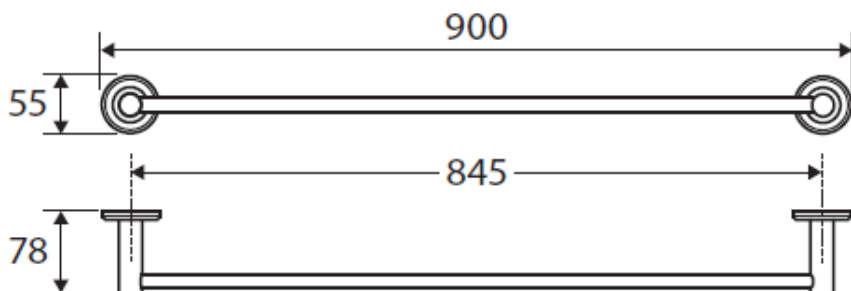

CHOICE SUPPLIES

BATHROOM • KITCHEN • LAUNDRY

Cali

900mm Single Towel Rail

Features

Item Code - 100980502

Product Model - 82801

Materials - Stainless steel and Zinc

Fitting - Adjustable no-spin rail design, rails can be cut to desired length

Warranty - 5 Years replacement parts

Super strong 4-point wall mount

Fully concealed fixings

Includes matching round cover plate

fienza®

(Adjustable – cut to length)

2/820 Princes Hwy, Springvale VIC 3171
P: (03) 9548 1033 | info@choicesupplies.com.au
www.choicesupplies.com.au