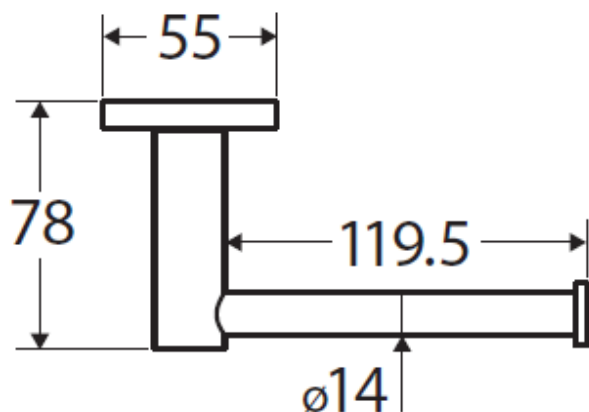

2/820 Princes Hwy, Springvale VIC 3171
P: (03) 9548 1033 | info@choicesupplies.com.au
www.choicesupplies.com.au