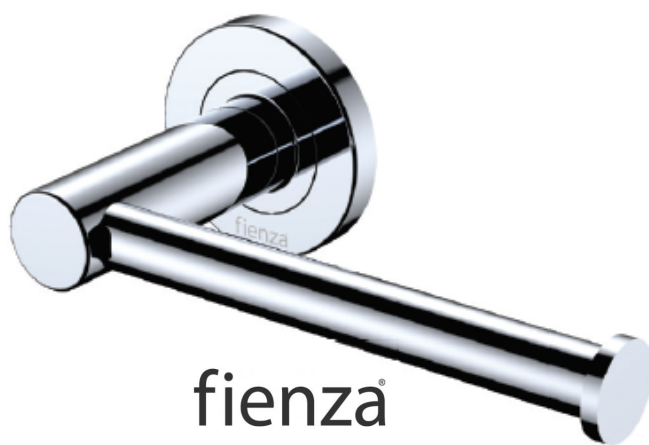

CHOICE SUPPLIES

BATHROOM • KITCHEN • LAUNDRY

Cali

Toilet Roll Holder

Features

Item Code - 100980505

Product Model - 82803

Materials - Stainless steel and Zinc

Fitting - Can be mounted left or right-hand facing

Warranty - 5 Years replacement parts

Super strong 4-point wall mount

Fully concealed fixings

Includes matching round cover plate

fienza®

Chrome
100980505

Brushed Nickel
100982005