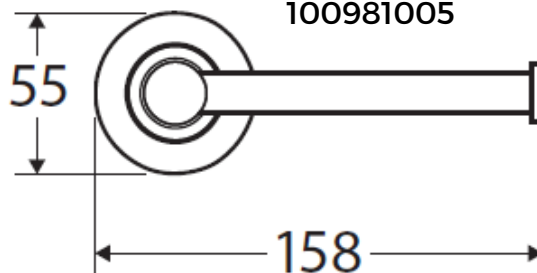

2/820 Princes Hwy, Springvale VIC 3171
P: (03) 9548 1033 | info@choicesupplies.com.au
www.choicesupplies.com.au