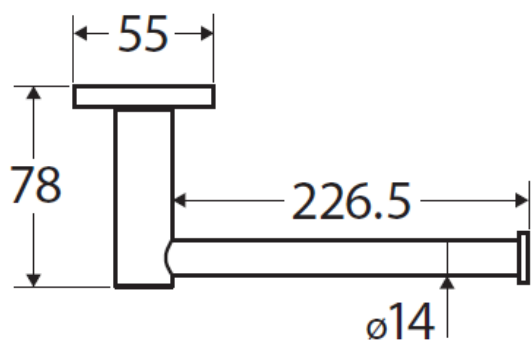

2/820 Princes Hwy, Springvale VIC 3171

P: (03) 9548 1033 | info@choicesupplies.com.au

www.choicesupplies.com.au