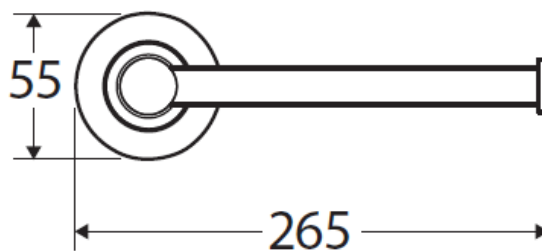

2/820 Princes Hwy, Springvale VIC 3171

P: (03) 9548 1033 | info@choicesupplies.com.au

www.choicesupplies.com.au