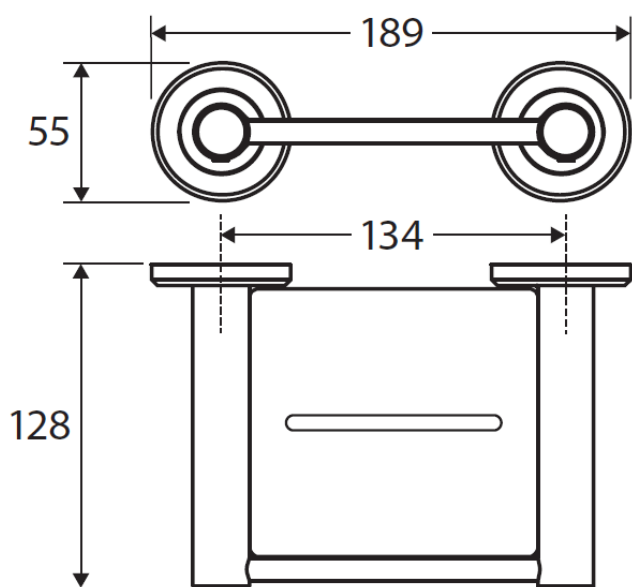

Chrome
100980507

Brushed Nickel
100982007

Gun Metal
100982507

Matte Black
100981007

Urban Brass
100983007

2/820 Princes Hwy, Springvale VIC 3171
P: (03) 9548 1033 | info@choicesupplies.com.au
www.choicesupplies.com.au