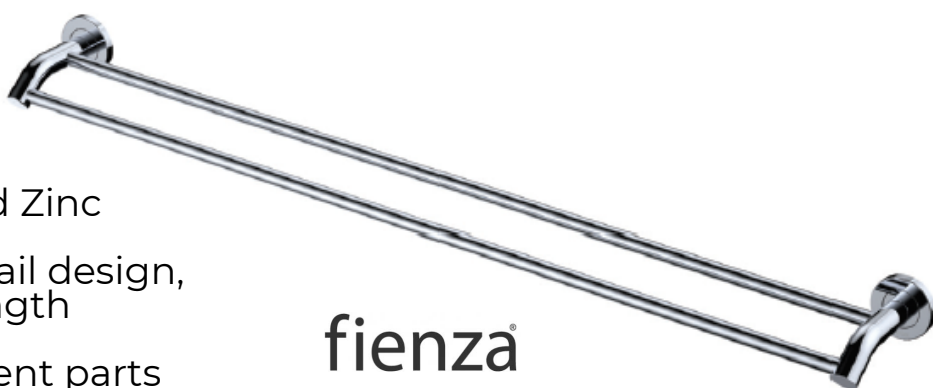

### 900mm Double Towel Rail

## Features

Item Code - 100980504

Product Model - 82808

Materials - Stainless steel and Zinc

Fitting - Adjustable no-spin rail design, rails can be cut to desired length

Warranty - 5 Years replacement parts

Super strong 5-point wall mount

Fully concealed fixings

Includes matching round cover plate

fienza®

Chrome

100980504

Brushed Nickel

100982004