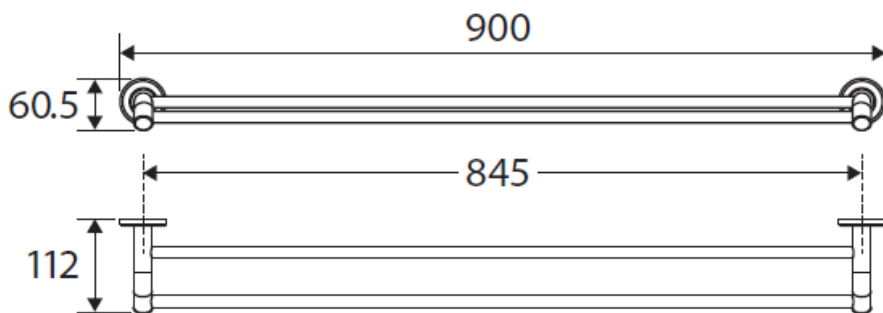

(Adjustable – cut to length)

2/820 Princes Hwy, Springvale VIC 3171
P: (03) 9548 1033 | info@choicesupplies.com.au
www.choicesupplies.com.au