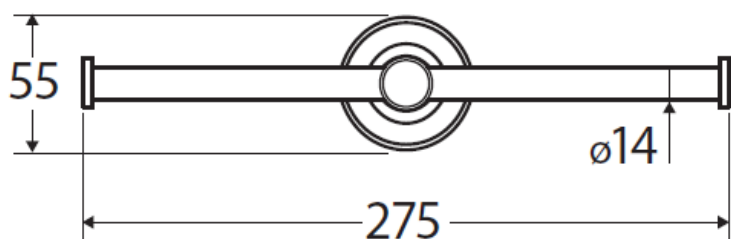

2/820 Princes Hwy, Springvale VIC 3171
P: (03) 9548 1033 | info@choicesupplies.com.au
www.choicesupplies.com.au