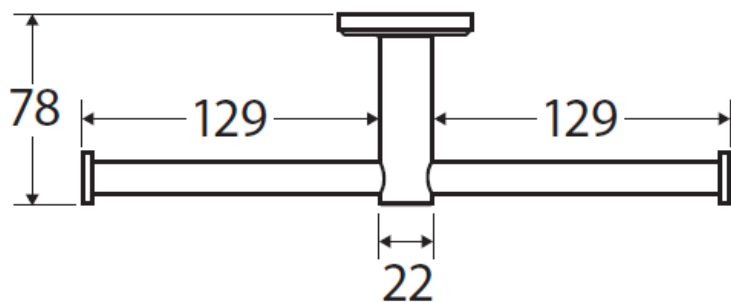

2/820 Princes Hwy, Springvale VIC 3171
P: (03) 9548 1033 | info@choicesupplies.com.au
www.choicesupplies.com.au