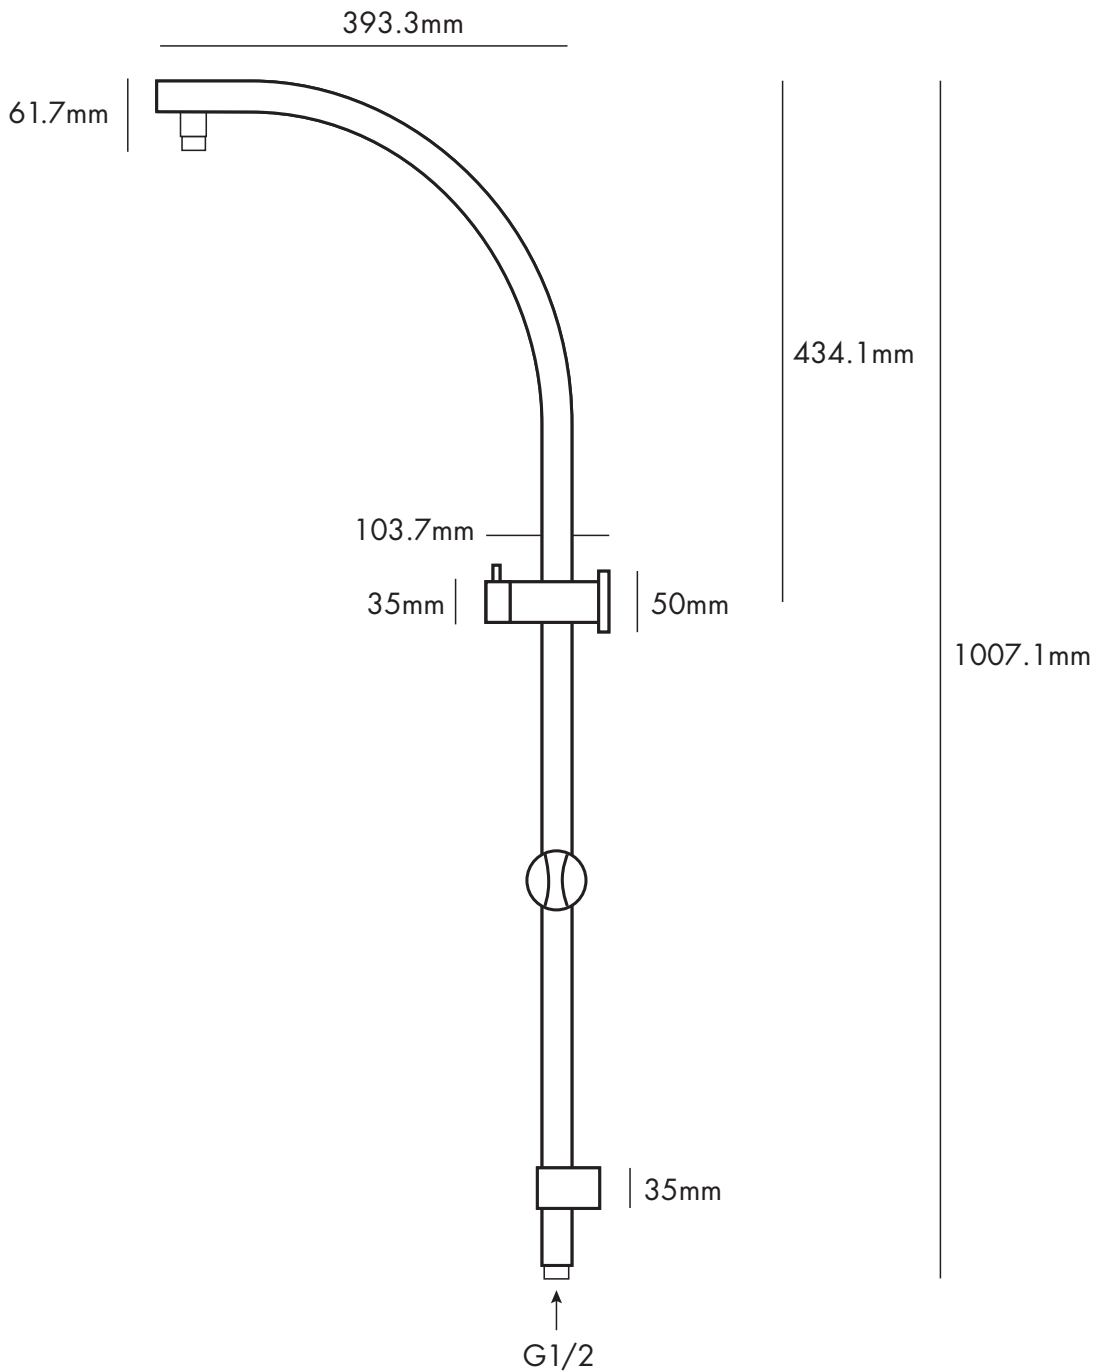

CURVED FULL COMBO RAIL

DISTRIBUTED BY COLLIS REAL SHOWERS

46 KORONG ROAD HEIDELBERG WEST

EMAIL: sales@collisrealshowers.com.au PHONE: 03 94573130

www.collisrealshowers.com.au