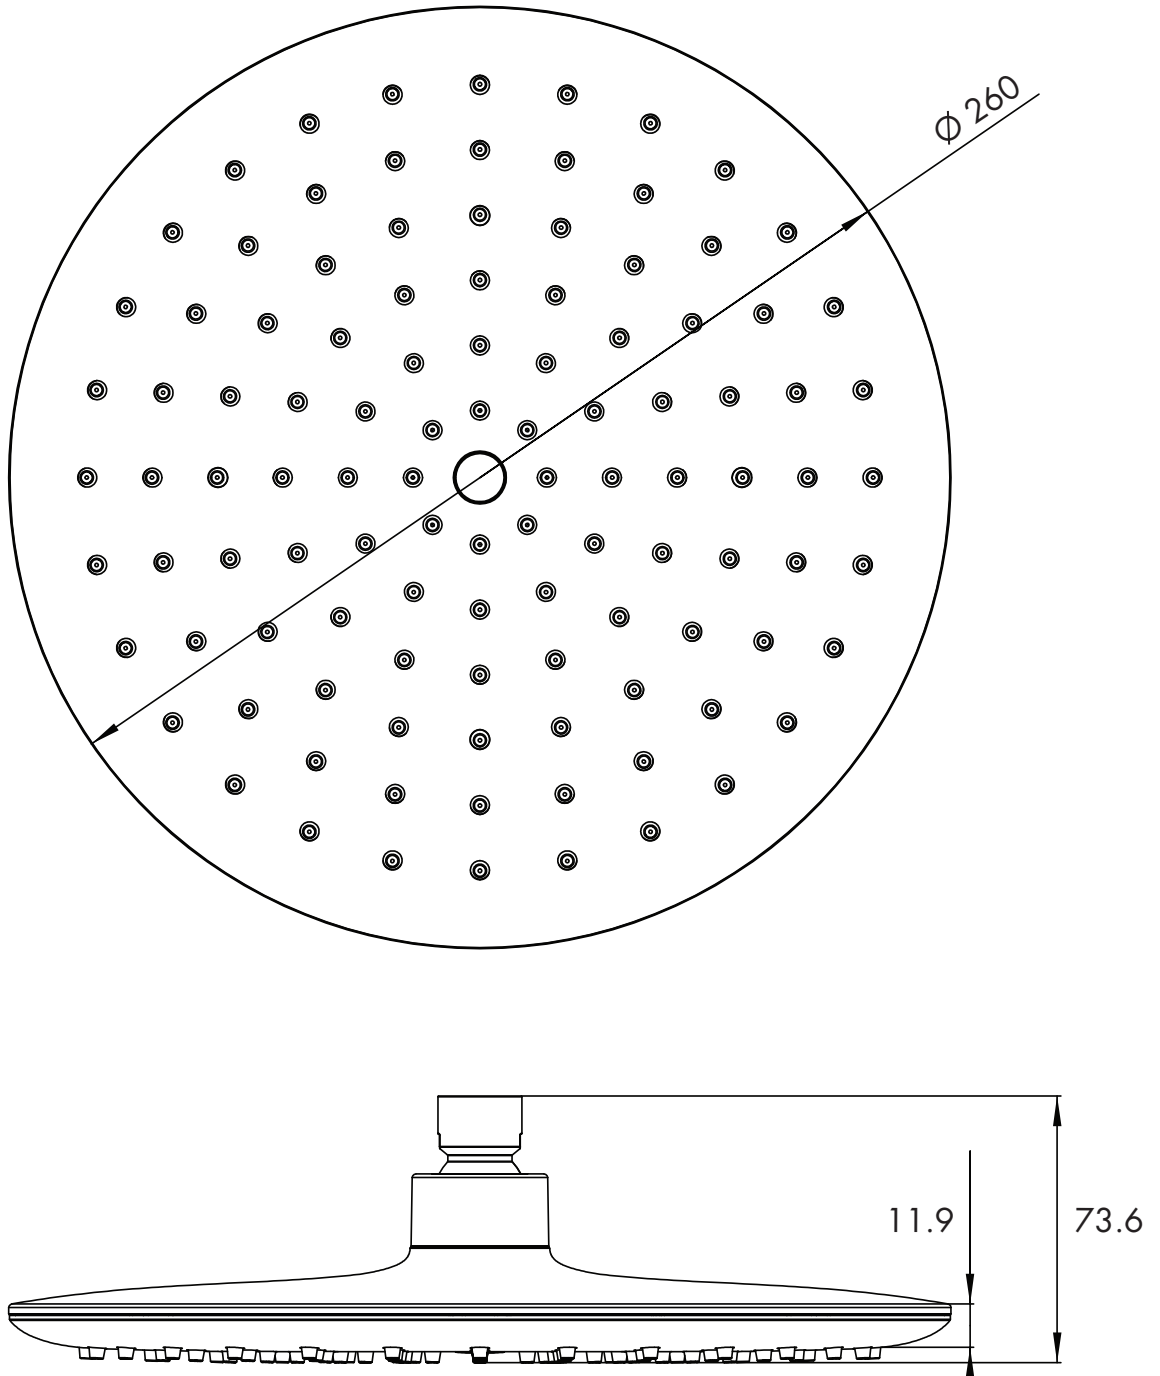

WILLOW SHOWER HEAD

D12011B

DISTRIBUTED BY COLLIS REAL SHOWERS

46 KORONG ROAD HEIDELBERG WEST

EMAIL: sales@collisrealshowers.com.au PHONE: 03 94573130

www.collisrealshowers.com.au