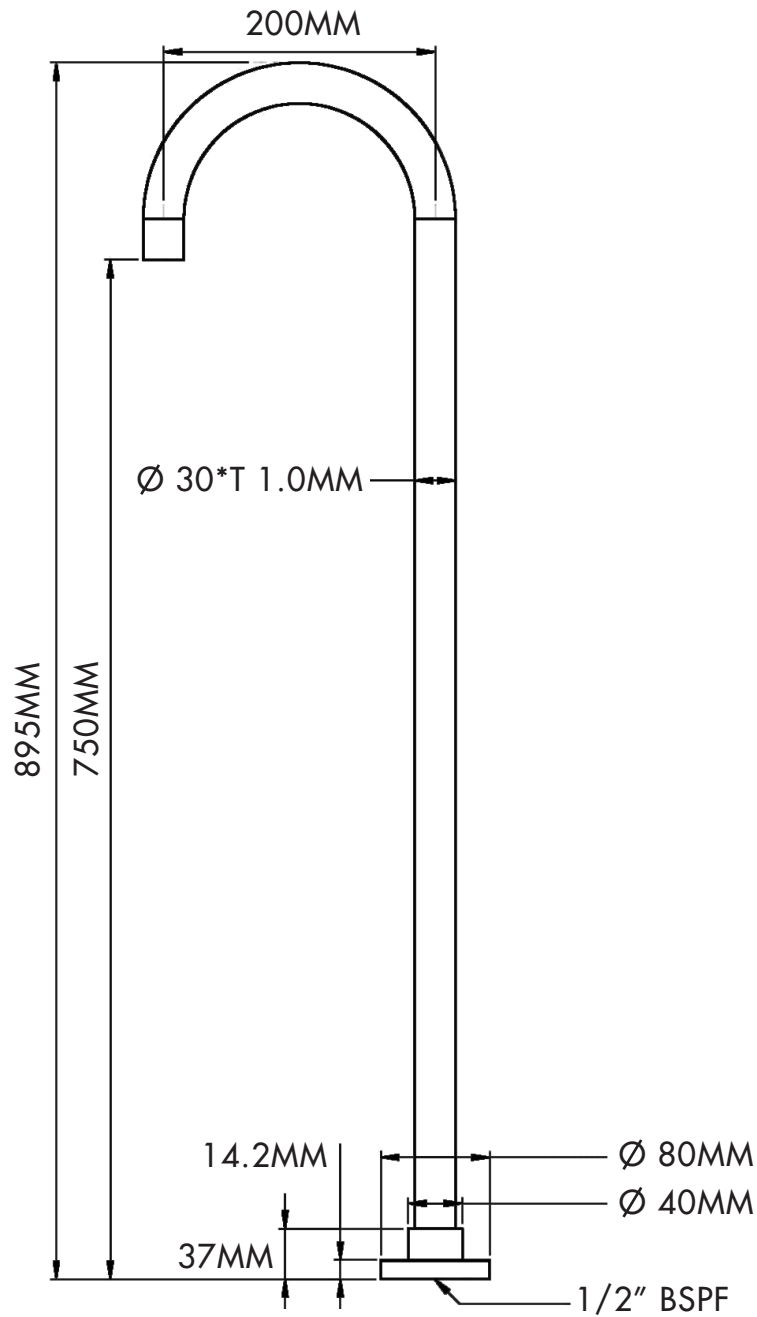

FLOOR MOUNTED ROUND BATH SPOUT FMRBS8

DISTRIBUTED BY COLLIS REAL SHOWERS

46 KORONG ROAD HEIDELBERG WEST

EMAIL: sales@collisrealshowers.com.au PHONE: 03 94573130

www.collisrealshowers.com.au