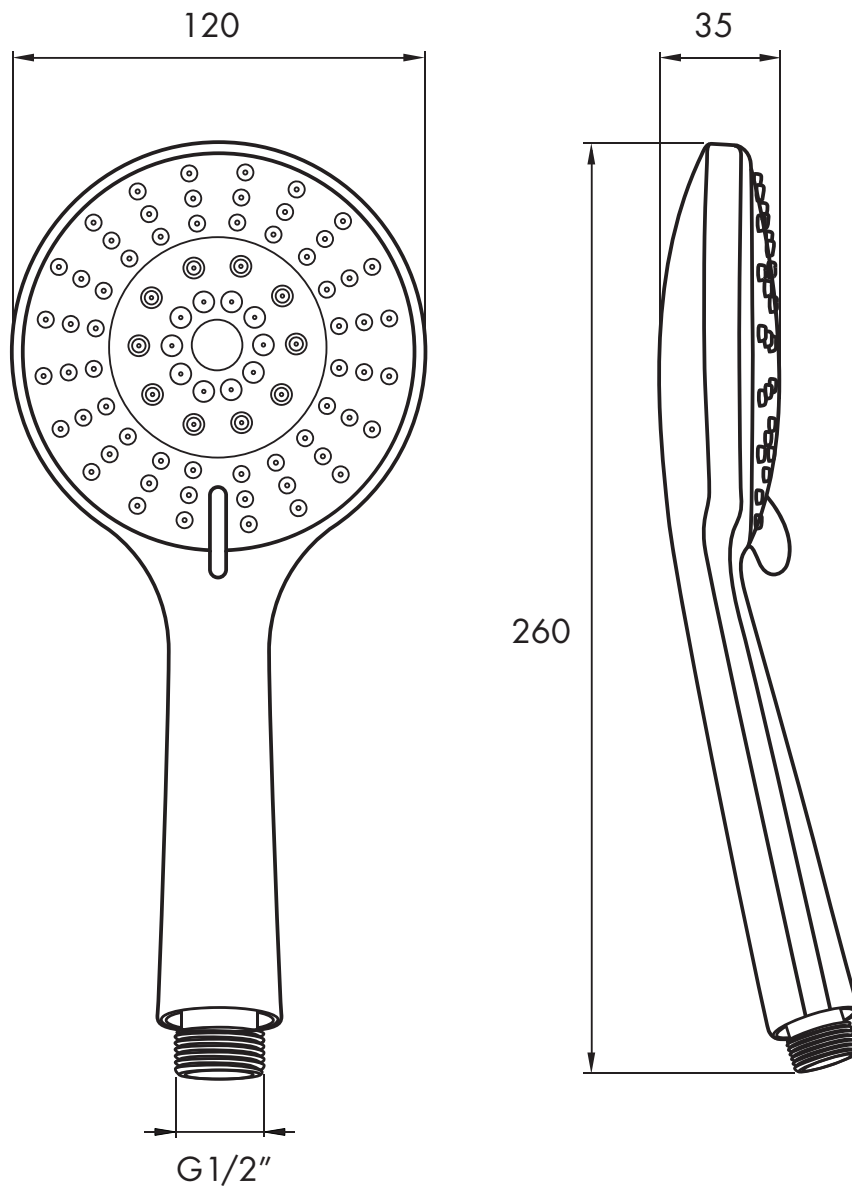

PAMELA 5F HANDSET

PHS6

DISTRIBUTED BY COLLIS REAL SHOWERS

46 KORONG ROAD HEIDELBERG WEST

EMAIL: sales@collisrealshowers.com.au PHONE: 03 94573130

www.collisrealshowers.com.au