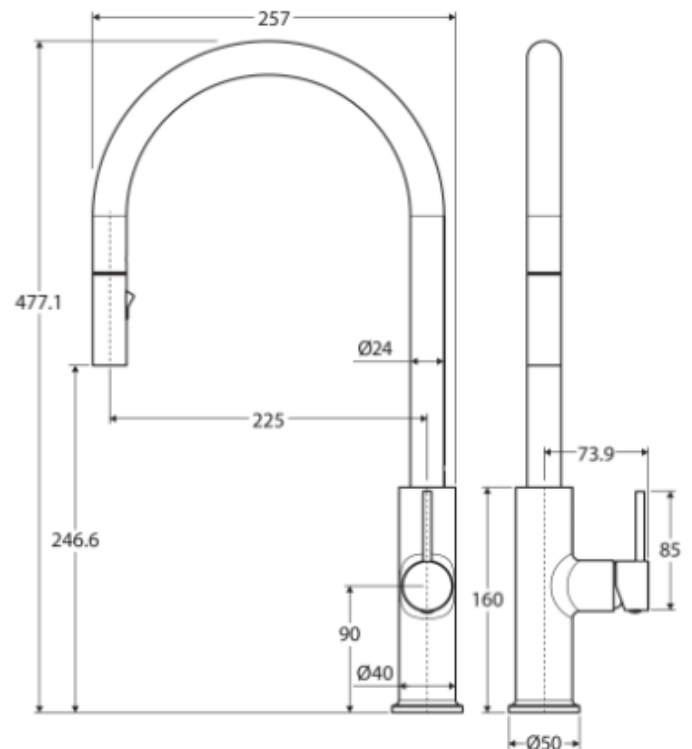

CHOICE SUPPLIES

BATHROOM • KITCHEN • LAUNDRY

Cali

Pull Out Sink Mixer

Features

Product Model - 228108

Finish - Chrome

Materials - Solid Brass

Pull-out nozzle – maximum reach: 430 mm

Magnetic catch holds nozzle in place

Two water-flow settings: normal and spray

High quality European cartridge (25mm)

Suitable for mains pressure, max. 500kpa

WELS 6 Star rated, 4.5L/min
WELS Registration: T40043