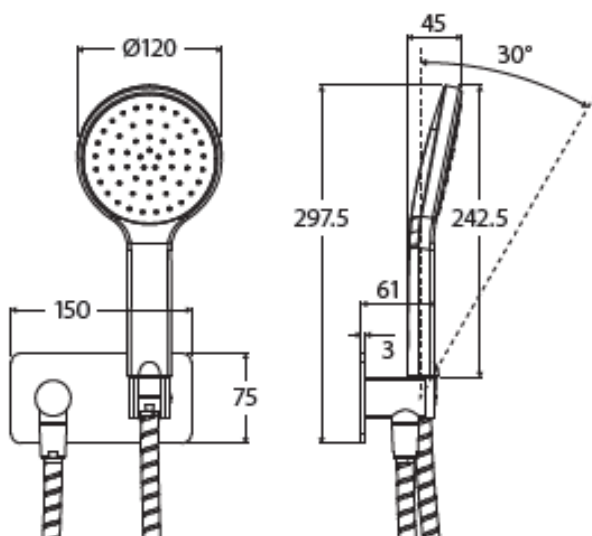

CHOICE SUPPLIES

BATHROOM • KITCHEN • LAUNDRY

Cali

Hand Shower, Soft Square Plate

Features

Product Model - 433115

Materials - Solid Brass and ABS

All-in-one water inlet and mounting bracket

Tilt function

1.5 metre flexible stainless steel hose
(PVC on matte black model)

WELS 3 Star rated, 9L/min

Chrome

Brushed Nickel
433115BN

Gun Metal
433115GM

Urban Brass
433115UB

Matte Black
433115B