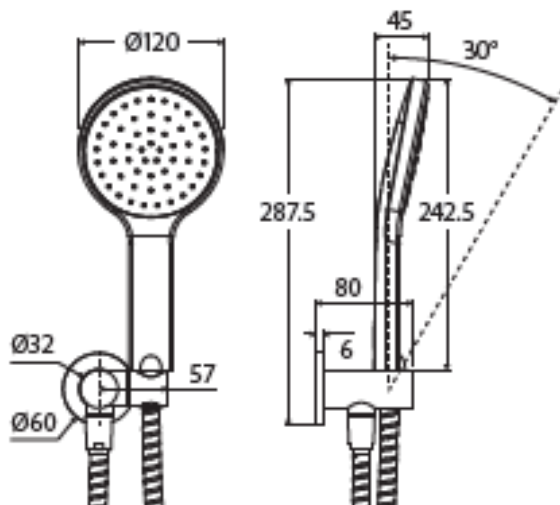

CHOICE SUPPLIES

BATHROOM • KITCHEN • LAUNDRY

Cali

Hand Shower, Round Plate

Features

Product Model - 433201

Materials - Solid Brass and ABS

All-in-one water inlet and mounting bracket

Tilt function

1.5 metre flexible stainless steel hose
(PVC on matte black model)

WELS 3 Star rated, 9L/min

Chrome

Brushed Nickel
433201BN

Gun Metal
433201GM

Urban Brass
433201UB

Matte Black
433201B