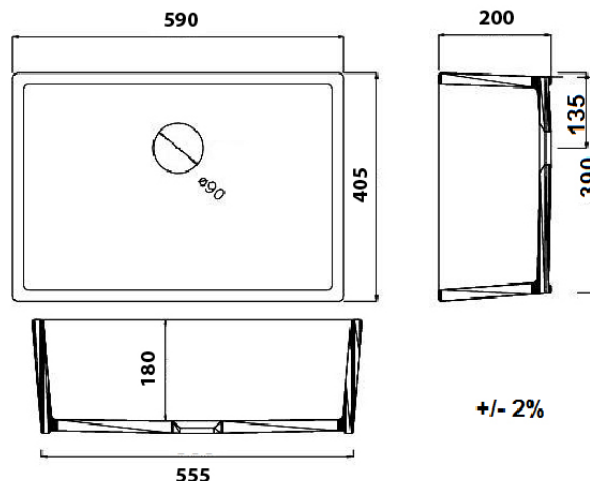

Galdor 60 x 41 Fine Fireclay Sink

Code: HG6040

BATHROOM | KITCHEN | LAUNDRY | TRADITIONAL & HAMPTONS STYLE SPECIALISTS

Specifications

- Material: Fine Fireclay
- Finish: White Gloss
- Waste Outlet Included: 90x50mm Basket Waste
- Mounting options: Butler (front showing), Counter Top (not glazed on back), Under Counter (framework required)
- Capacity: 36L
- Internal depth: 180mm
- Suitable for use with food waste disposer – we recommend purchase of an extended flange and a model with anti-vibration collar
- Note: Fine Fireclay is a natural product and therefore subject to variations. This should be seen as a quality that adds to its unique natural beauty. Variations +/- 2% to the specifications are common and acceptable and are within industry tolerance. We always recommend the cabinet maker and stone provider has the actual sink with them to measure before making cabinetry or cutting stone. For more information please visit our Installation Care & Warranty page or Contact Us.