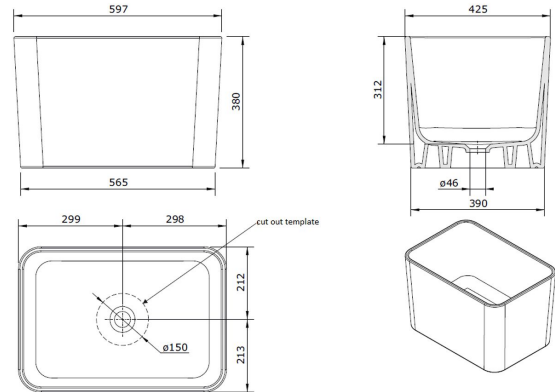

## Tribo 60 X 42 Fine Fireclay Sink

**Code:** 109900

### Specifications

- Double-glazed ceramic fine fireclay sink
- Made in Europe
- Glazed on all four sides
- 40mm plug and waste included
- No tap hole only
- Mounting options - counter top or under counter
- Timber tray not included
- Capacity: 58L
- Internal depth: 300mm