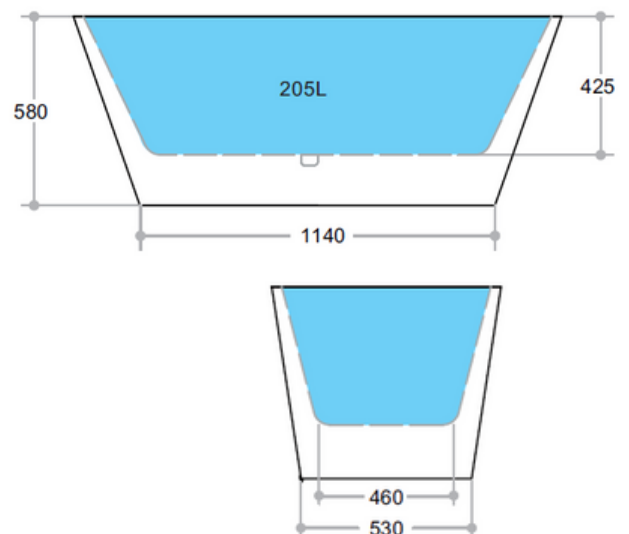

CHOICE SUPPLIES

BATHROOM • KITCHEN • LAUNDRY

Square Form Freestanding Bath 1500mm

Features

Item Code - 181154030

Product Model - KBT-2 1500

Materials - Sanitary Grade Acrylic

Includes - Double skinned Acrylic,
Seamless Joins, Reinforced base for
extra stability, Concealed adjustable feet

Waste - 40mm No Overflow. Size - 1500 X 705 X 580mm Capacity - 377L

Warranty - 5 Years replacement

Australian owned since 2006

E info@choicesupplies.com.au | P 03 9548 1033 | W www.choicesupplies.com.au

Visit us at: [2/820 Princes Hwy, Springvale VIC 3171](https://www.google.com/maps/place/2820+Princes+Hwy,+Springvale+VIC+3171)