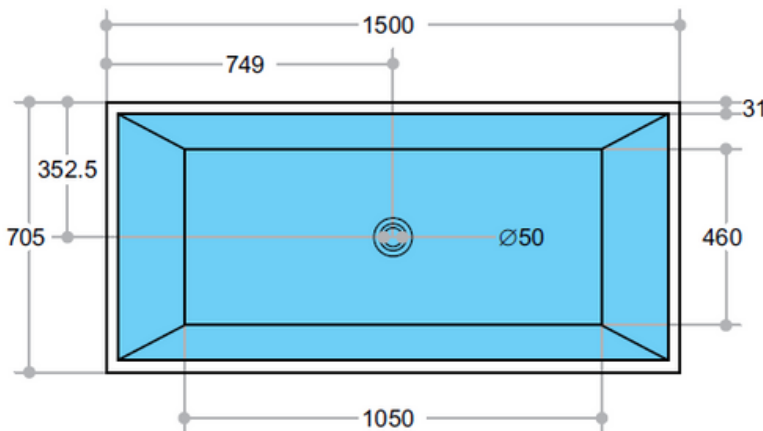

CHOICE SUPPLIES

BATHROOM • KITCHEN • LAUNDRY

Square Form Freestanding Bath 1500mm

Features

Item Code - 181154030

Product Model - KBT-2 1500

Materials - Sanitary Grade Acrylic

Includes - Double skinned Acrylic,
Seamless Joins, Reinforced base for
extra stability, Concealed adjustable feet

Waste - 40mm No Overflow. Size - 1500 X 705 X 580mm Capacity - 377L

Warranty - 5 Years replacement

Australian owned since 2006

E info@choicesupplies.com.au | P 03 9548 1033 | W www.choicesupplies.com.au

Visit us at: [2/820 Princes Hwy, Springvale VIC 3171](https://www.google.com/maps/place/2820+Princes+Hwy,+Springvale+VIC+3171)