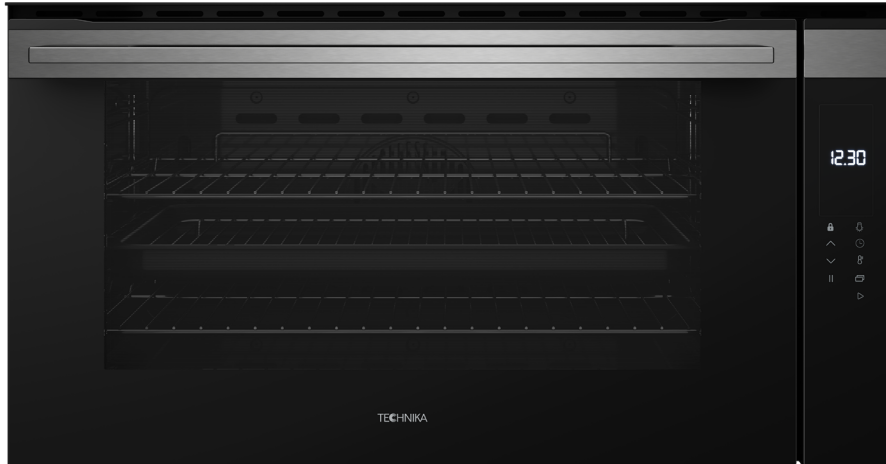

T948SS-6

90cm 10 Function Built-in Oven | Full-touch | Stainless Steel

Key Features

Finish	Stainless Steel + Black Glass
Capacity	110 Litre Capacity
Control Type	Full Touch
Timer	Programmable Touch Timer
Display	White Digital LED
Door	Triple Glazed

Accessories Included

- 1x Telescopic Rail, Full Extension
- 2x Wire Shelves
- 1x Baking Tray
- 1x Grill Insert

Oven Functions

- Conventional
- Fan Assisted
- Multi Cooking
- Pizza
- Pastry Bake
- Grill
- Fan Grill
- Fan Forced
- Light
- Defrost

Triple Glazed

Three layers of glazing keeps heat in so your food cooks quickly and efficiently.

10 Functions

10 functions providing an intuitive guide with pre set temperatures so you can cook with confidence.

Telescopic Rails

The telescopic rails glide effortlessly in and out of the cavity. Perfect for handling heavier items or checking on the progress of your cooking.

T948SS-6

90cm 10 Function Built-in Oven | Full-touch | Stainless Steel