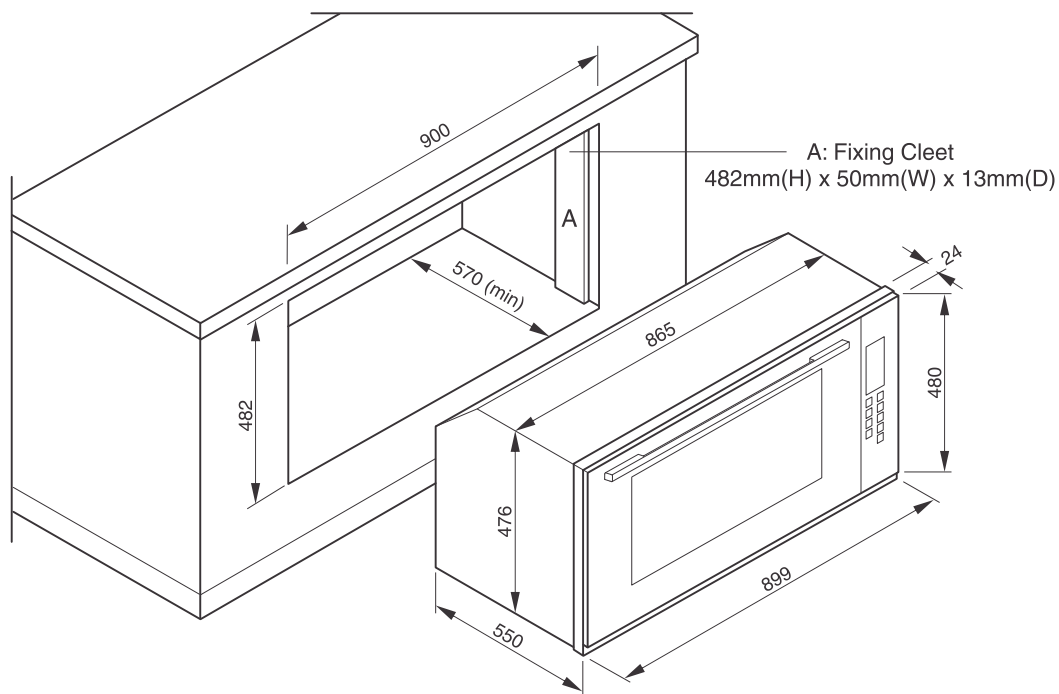

Telescopic Rails

The telescopic rails glide effortlessly in and out of the cavity. Perfect for handling heavier items or checking on the progress of your cooking.

T948SS-6

90cm 10 Function Built-in Oven | Full-touch | Stainless Steel

TECHNIKA[®]
COOKING WITH PASSION

Scan for more info

Dimensions (W x H x D)

Product	899 x 480 x 550mm
Cut-out	900 x 482 x 570mm
Package	955 x 545 x 665mm
Gross Weight (Kg)	58.5
Net Weight (Kg)	51

Oven Cavity Features

Actual Capacity (L)	110
Usable Capacity (L)	105
Removable Inner Glass	Yes
No. of Shelf Positions	4
Rapid Pre-Heat	Yes
Child Lock	Yes
Cavity Cooling System	Yes
Lights	Twin Lighting

Installation

Electrical Connection	15A, Hardwire
Flush Fit	Yes
Voltage / Frequency	220-240V / 50-60Hz
Power	3166 - 3660W
Installation Type	Built-in
Warranty	5 Years, Parts & Labour