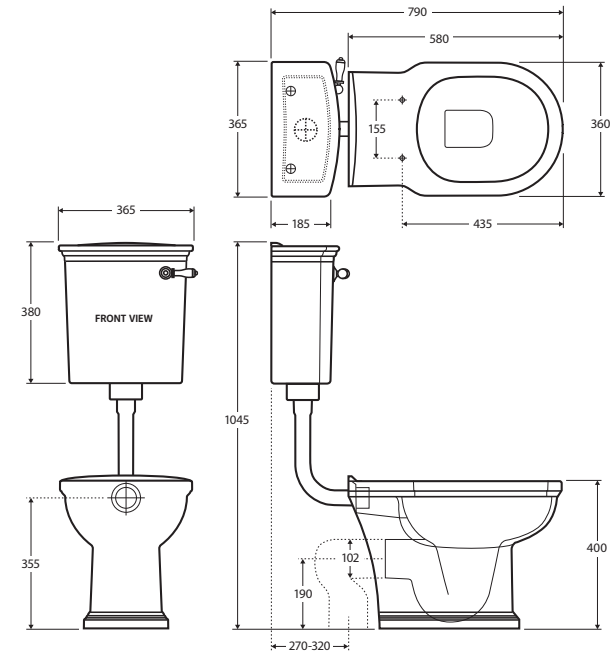

RAK Washington FRONT LEVER ADJUSTABLE LINK TOILET SUITE

Features

- Boxed rim pan
- Alpine white finish
- Link pipe in chrome finish
- Quick release, soft close UF seat
- Left or right bottom inlet
- High quality Geberit cistern
- Available as P-Trap or S-Trap 270-320
- Made in UAE
- WELS 4 Star rated, 4.5L/3L (3.4L average flush)

RAK
CERAMICS

Available in

P-Trap
870630W

S-Trap 270-320
870630WA

Cleaning & Care

- The toilet seat may be removed for cleaning - depress the quick release buttons and lift up.
- Clean only with a soft cloth or sponge using warm water and mild soap or detergent. Do not use any abrasive cleaning materials.
- Do not use any solvents or corrosive liquids.

While we aim to ensure specifications are correct at the time of publication, Fienza reserves the right to make modifications without prior notice. Physical colour may vary from image shown. All measurements are shown in millimetres. For ceramic products, please allow +/- 10 mm tolerance for manufacturing variance. Always use physical product measurements for mark-ups and roughing-in as the technical drawing may differ from actual product received.