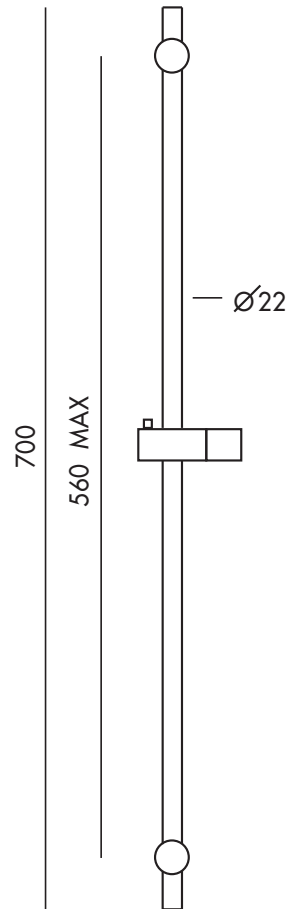

BAKARA ROUND ON SLIDING RAIL

MATTE BLACK

H12013B+T04B

DISTRIBUTED BY COLLIS REAL SHOWERS

5/10 MIRRA COURT, BUNDOORA VIC. 3083

EMAIL: sales@collisrealshowers.com.au PHONE: 03 94573130

www.collisrealshowers.com.au