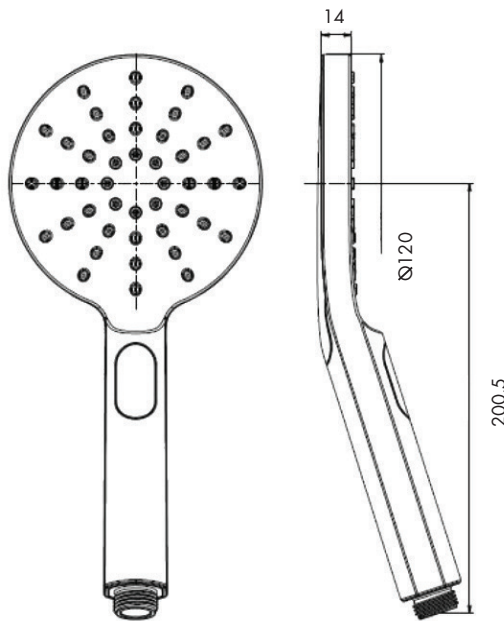

BAKARA ROUND ON SLIDING RAIL

MATTE BLACK

H12013B+T04B

DISTRIBUTED BY COLLIS REAL SHOWERS

5/10 MIRRA COURT, BUNDOORA VIC. 3083

EMAIL: sales@collisrealshowers.com.au PHONE: 03 94573130

www.collisrealshowers.com.au